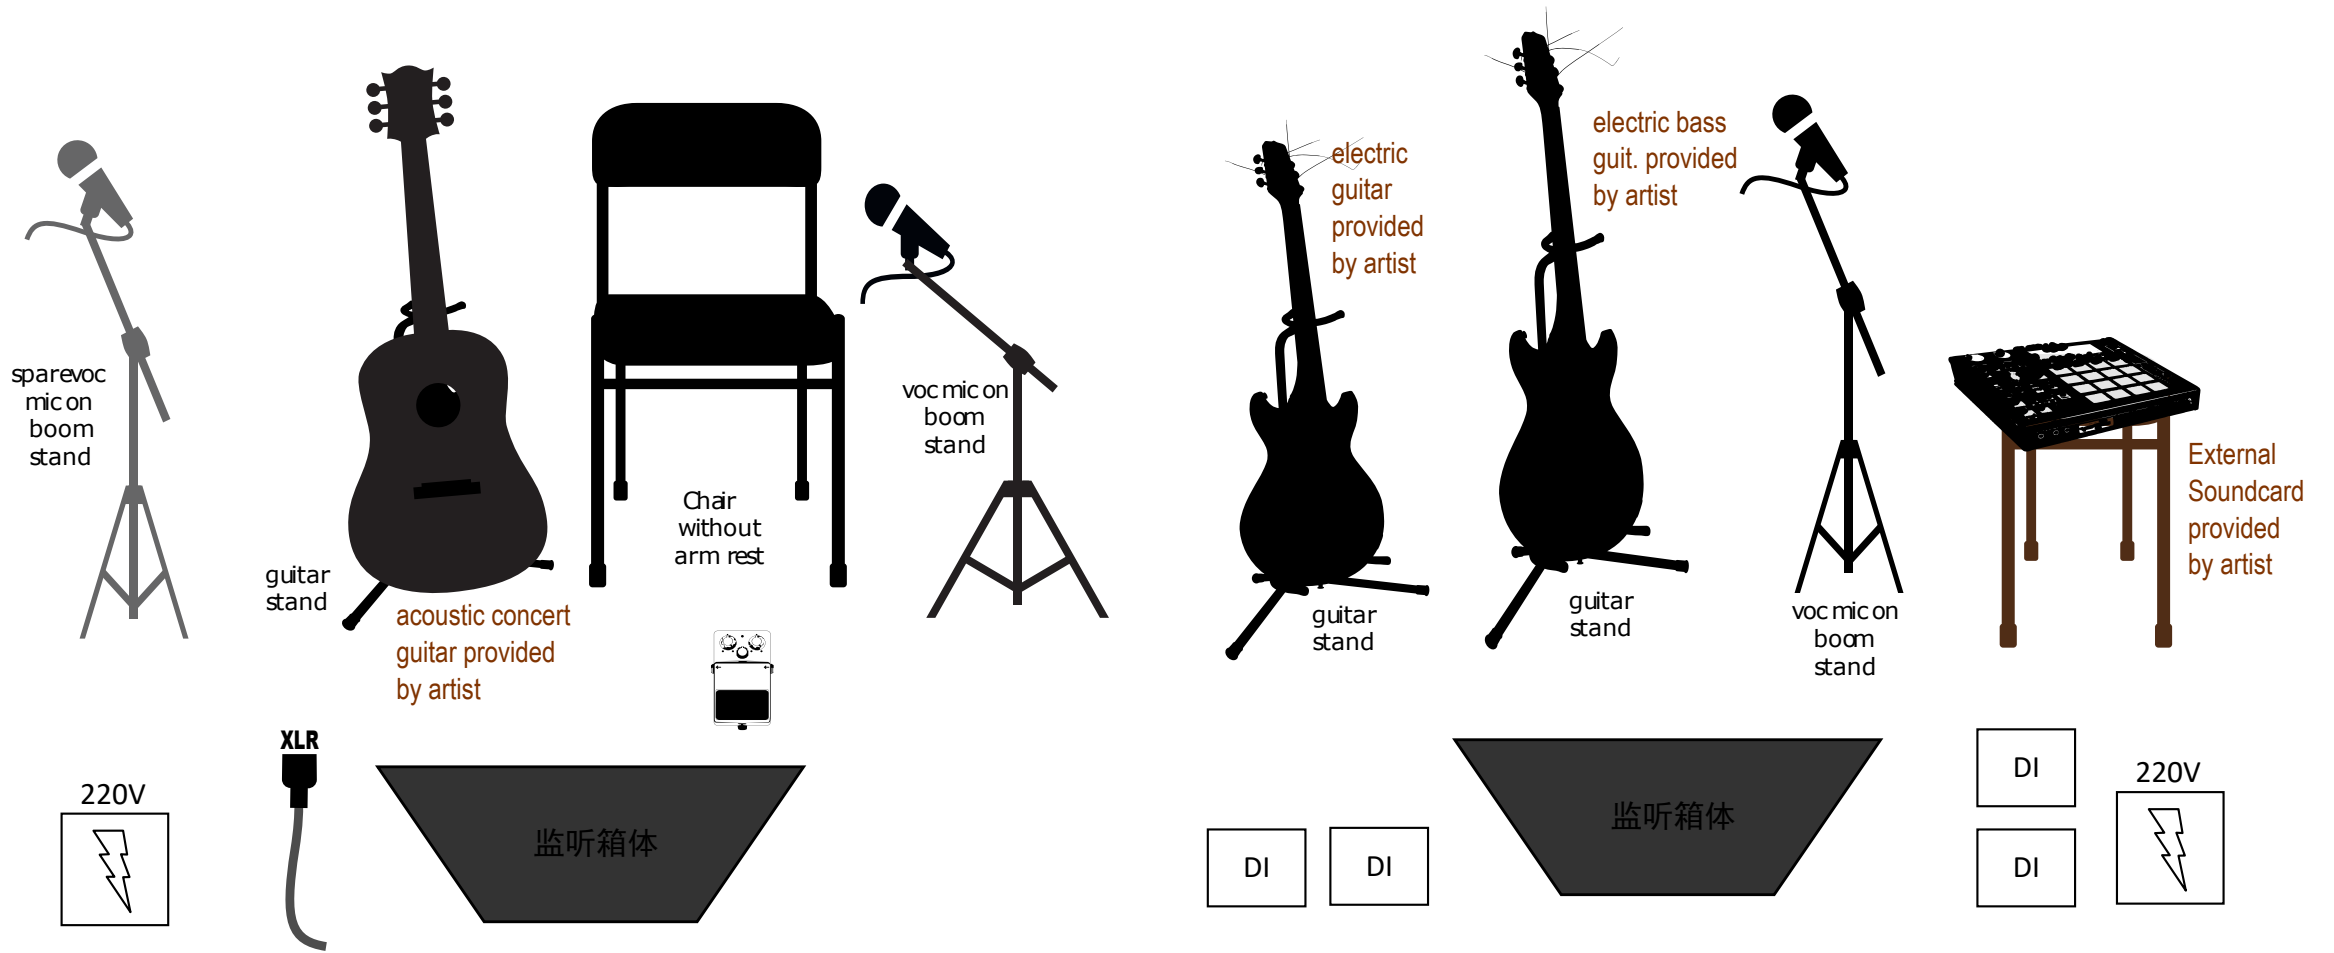

# TUELGUR - stage plot + backline rider

Note: items marked in color will be brought by the artist: 1x acoustic concert guitar + effects pedals (XLR out); 1x electric bass guit. + effects; 1x e-guitar; 1x sound card (stereo jack out)

Promoter needs to provide the following items: 220V power; 2x Voc mics + 1x spare mic (total: 3x); 3x boom mic stands + 3x guit. stands; 4x DI Box (or 2x mono + 1x stereo); 2x or 4x monitor wegets (2x mix); 1x chair without armrests; 1x small table. No need on guit. amps.

Gangzi (Lead vocals, acc guitars): stage right center

Eddi (Bass, samples, backing voc.): stage left center

Audience