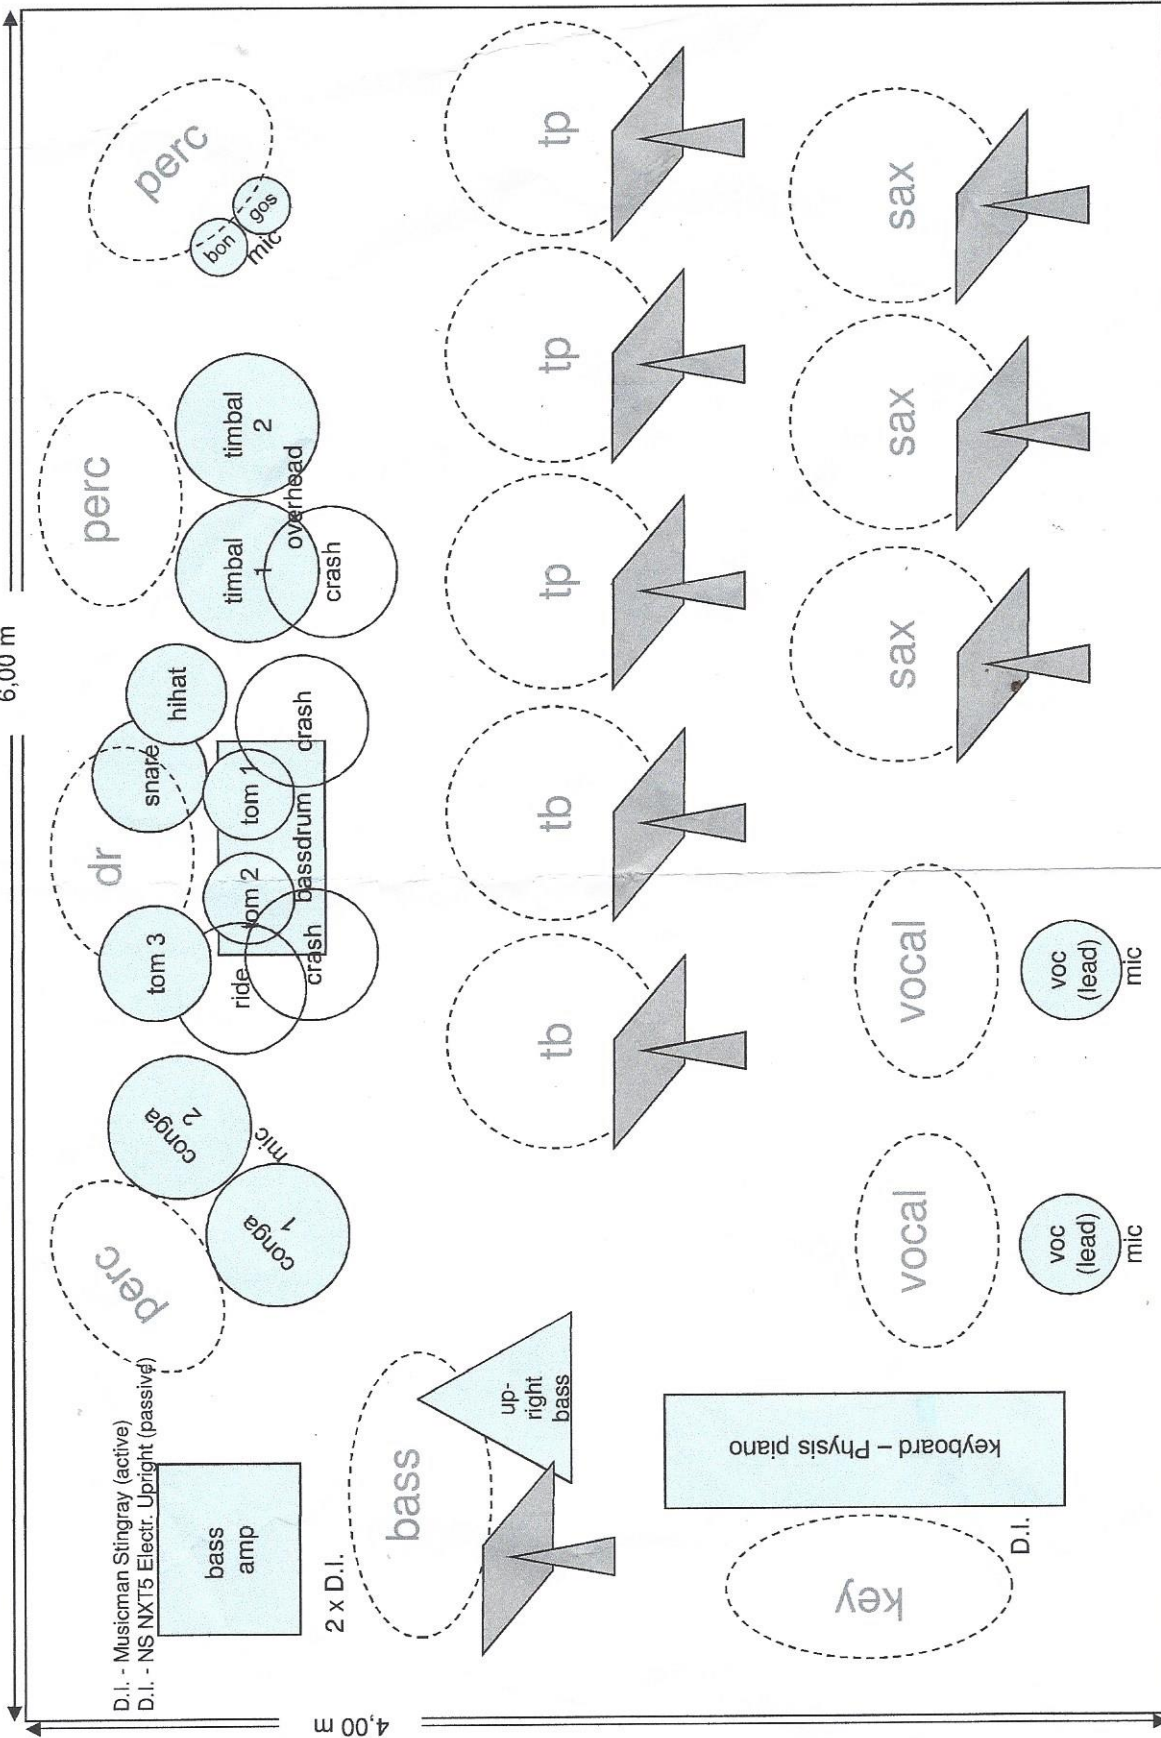

Maßstab: 1:25

6,00 m

D.I. - Musicman Stingray (active)  
D.I. - NS NXT5 Electr. Upright (passive)

bass amp

2 x D.I.

bass

up-right bass

keyboard - Physis piano

D.I.

key

vocal

vocal (lead) mic

vocal

vocal (lead) mic

tb

tb

tp

tp

tp

sax

sax

sax

perc

dr