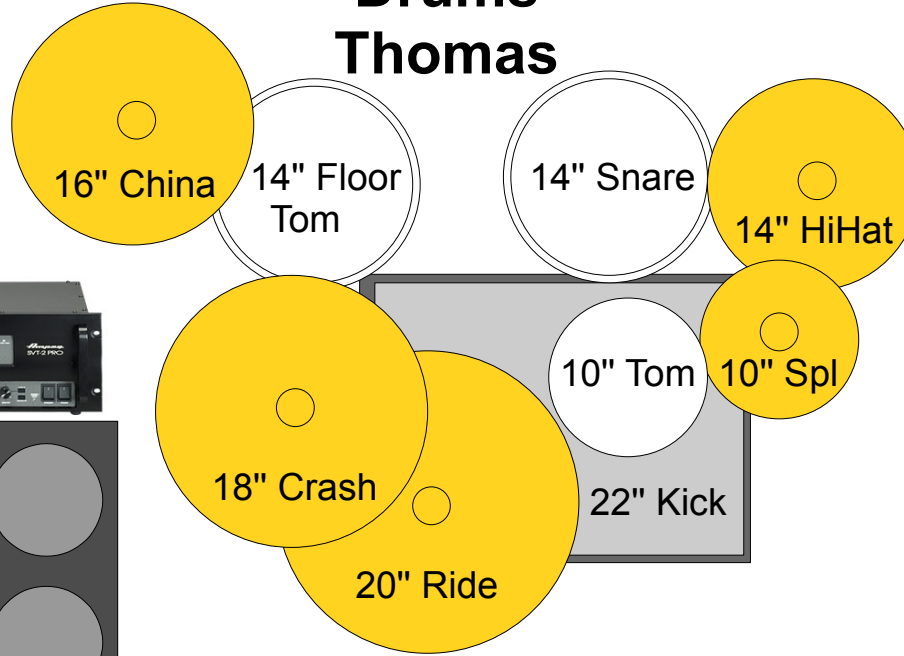

Drums Thomas

**Guitar
Jörn**

**Bass
Sascha**

**Vocals
Dennis**

**Guitar
Jörg**