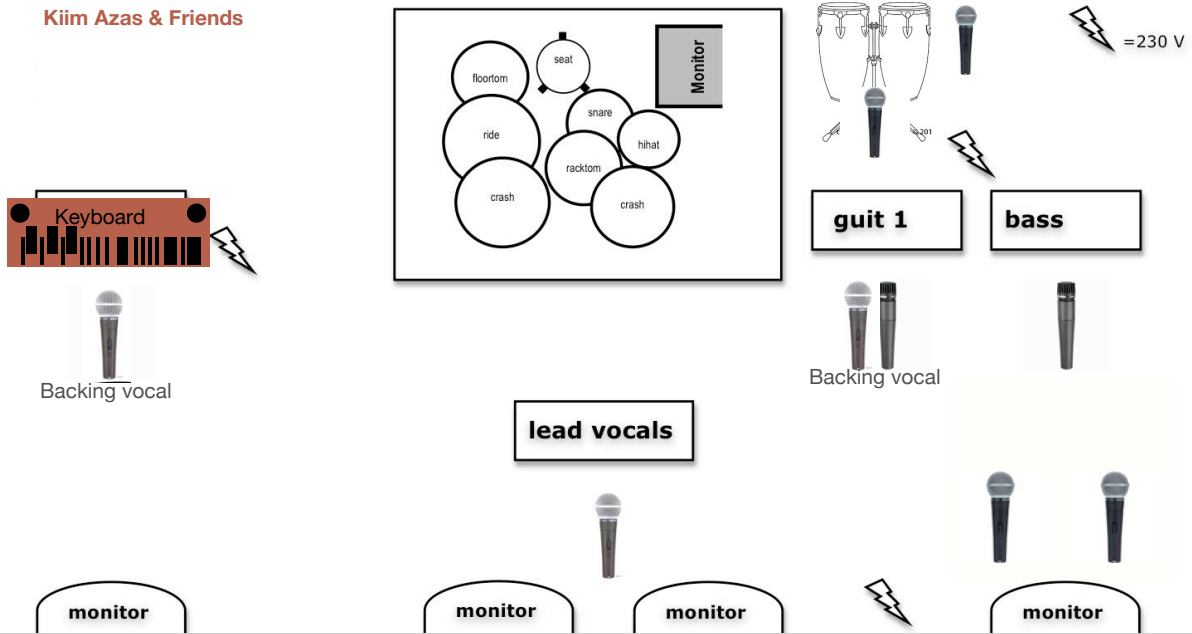

Technik-Rider

Kiim Azas & Friends

Kim Azas & Friends

KANAL	INSTRUMENT	MICROPHON
01	LEAD VOCAL	WIRELESS SHURE BETA 58
02	E.GUITAR + AMP	DYNAMIC SHURE +SHURE SM57
03	GUITAR Bass + AMP	SHURE SM57 Oder DI-BOX ACTIV
04	KEYBOARD	DYNAMIC SHURE MICROPHON 2 DI-Boxen
05	DRUMSET	SNARE,TOMS,BASSDRUM,HI-HAT BASS TOM,CYMBALS+MIC