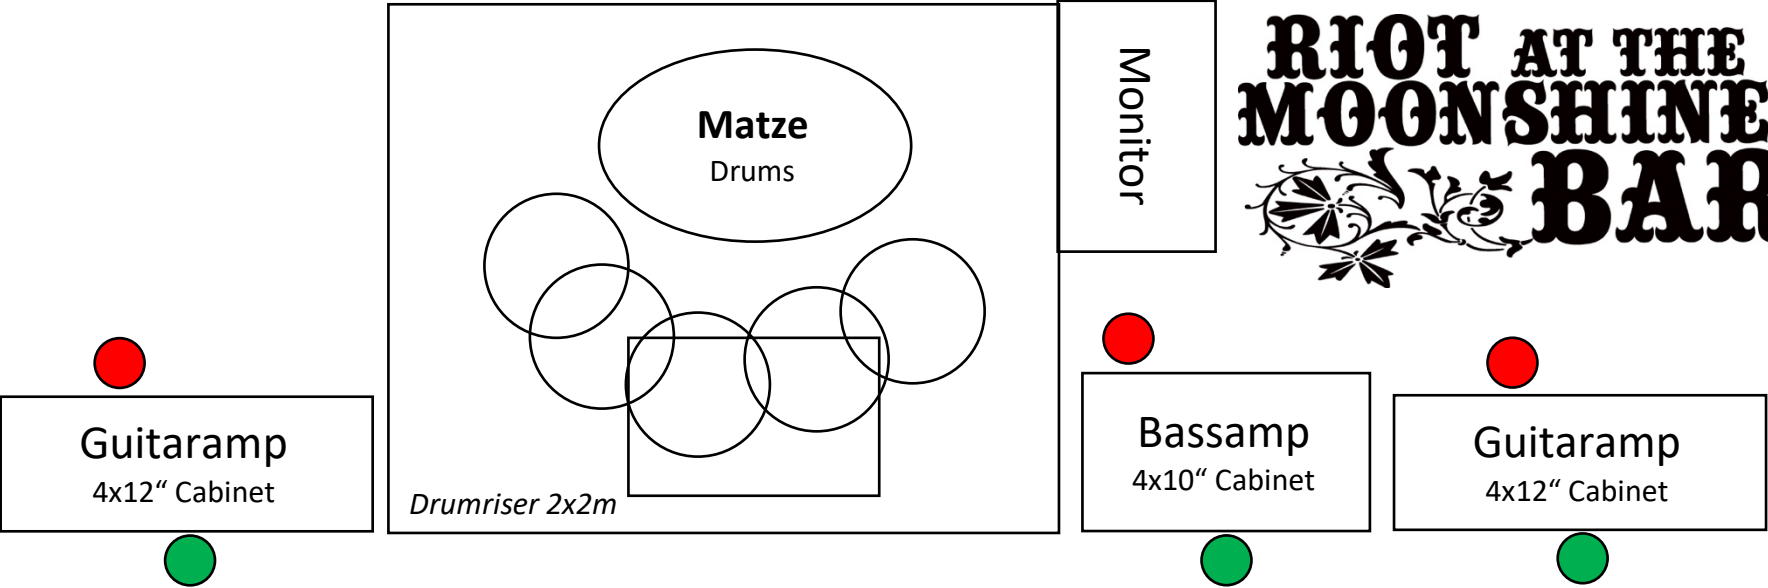

Backdrop 3x2m

-  = 230V
-  = DI Box
-  = Mikrofon

Gebby
Leadguitar

Pedalboard

Monitor

Joulez
Lead Vocals
Guitar

Pedalboard + Amp

Monitor

Naujo
Rhythm Guitar
Backing Vocals

Pedalboard

Monitor

Papen
Bass
Backing Vocals

Monitor