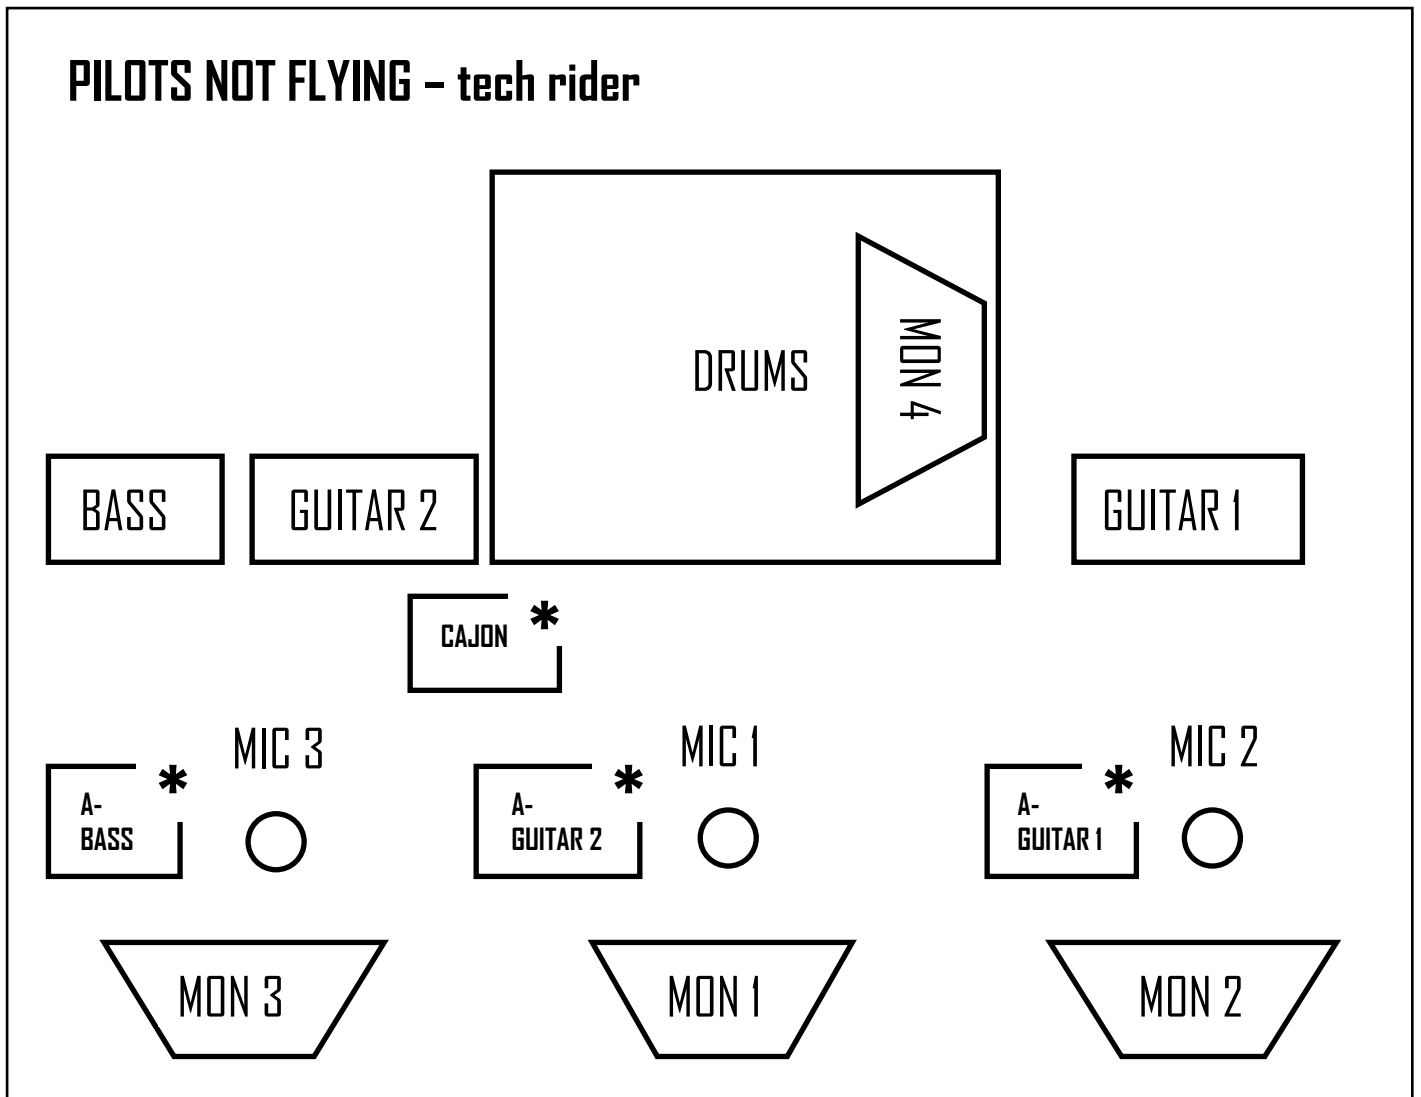

PILOTS NOT FLYING – tech rider

DRUMS:
 Bass Drum
 Snare
 Side Snare
 4 Toms
 1x HiHat
 1x Ride
 5x Crash

BASS:
 Ampeg PF500 /
 Tech21 PSA1
 (500W – 4Ohm)
 1 – 2 4x10”
 Speaker
 (DI or Mic)

GUITAR1:
 Marshall JCM800
 (100W – 16Ohm)
 2x12” Speaker
 (Mic)

GUITAR2:
 Orange TH30
 (30W – 16Ohm)
 4x12” Speaker
 (Mic)

*** SHOW TIME >75min:**

- + 2x **ACOUSTIC GUITAR** (DI-BOX)
- + 1x **ACOUSTIC BASS** (DI-BOX)
- + 1x **CAJON** (MIC)