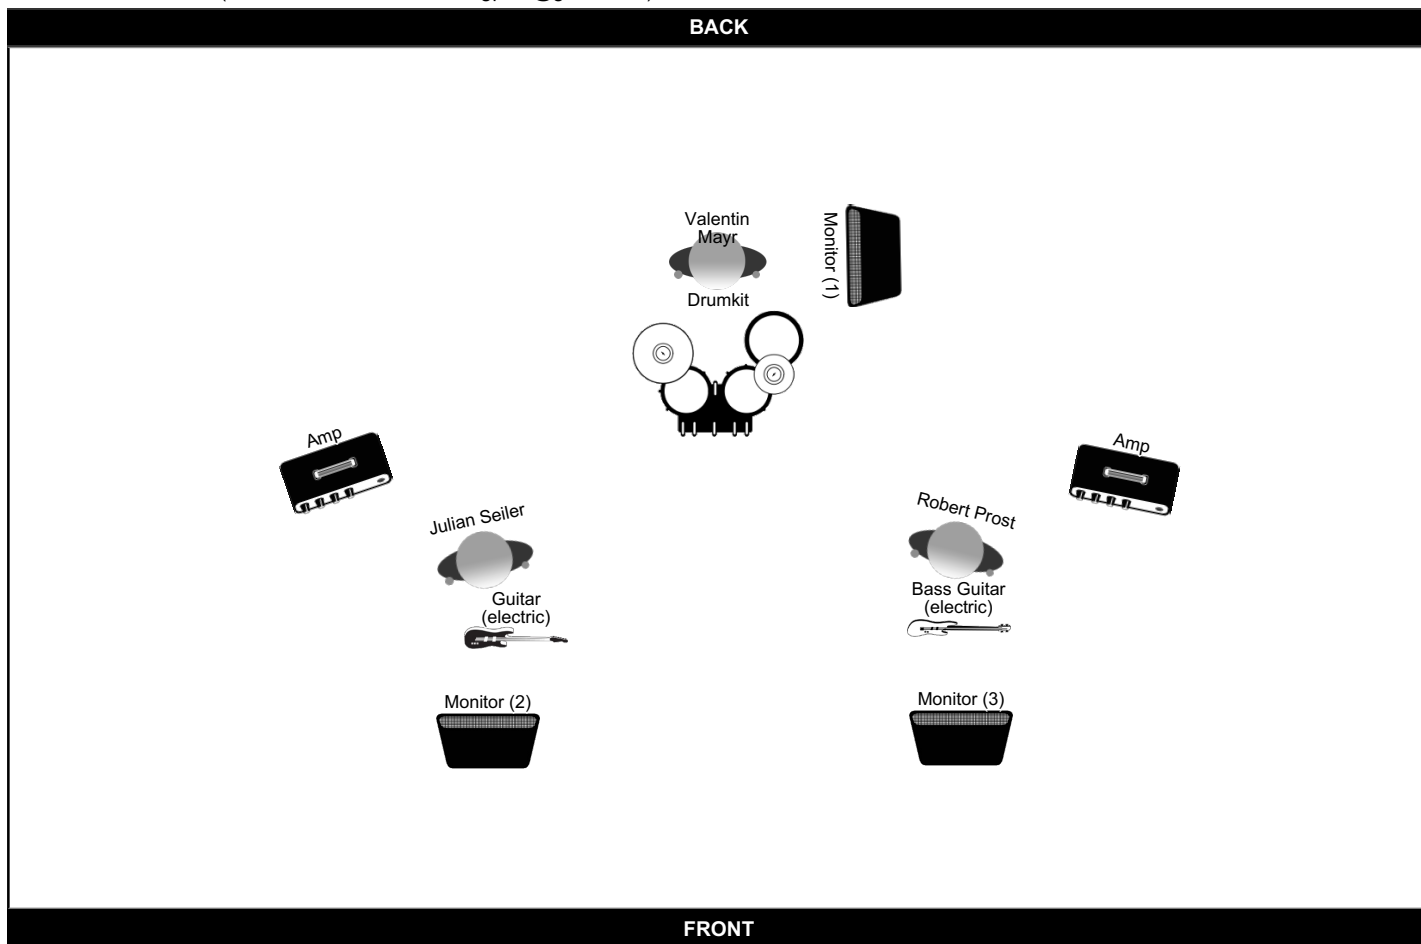

## Extra Info

Stage Plan shows the biggest setup of the band. If the location doesn't have the equipment and/or space needed to house this setup, please contact the band to consider changes made to the standard setup.

## Monitor Groups

Group	Soundmix
Group 1	Group 1
Group 2	Group 2
Group 3	Group 3

## Line Up

Name	Instrument
Valentin Mayr	Drumkit
Robert Prost	Bass Guitar (electric), Amp
Julian Seiler	Guitar (electric), Amp

## Channel list

Channel	Band Member	Instrument	Mic / DI	Insert
1	Valentin Mayr	Bassdrum		
2	Valentin Mayr	Snare Drum		
3	Valentin Mayr	Tom 1		
4	Valentin Mayr	Tom 3		
5	Valentin Mayr	Overhead		
6	Valentin Mayr	Overhead		
7	Robert Prost	Bass Amp		
8	Julian Seiler	Guitar Amp		