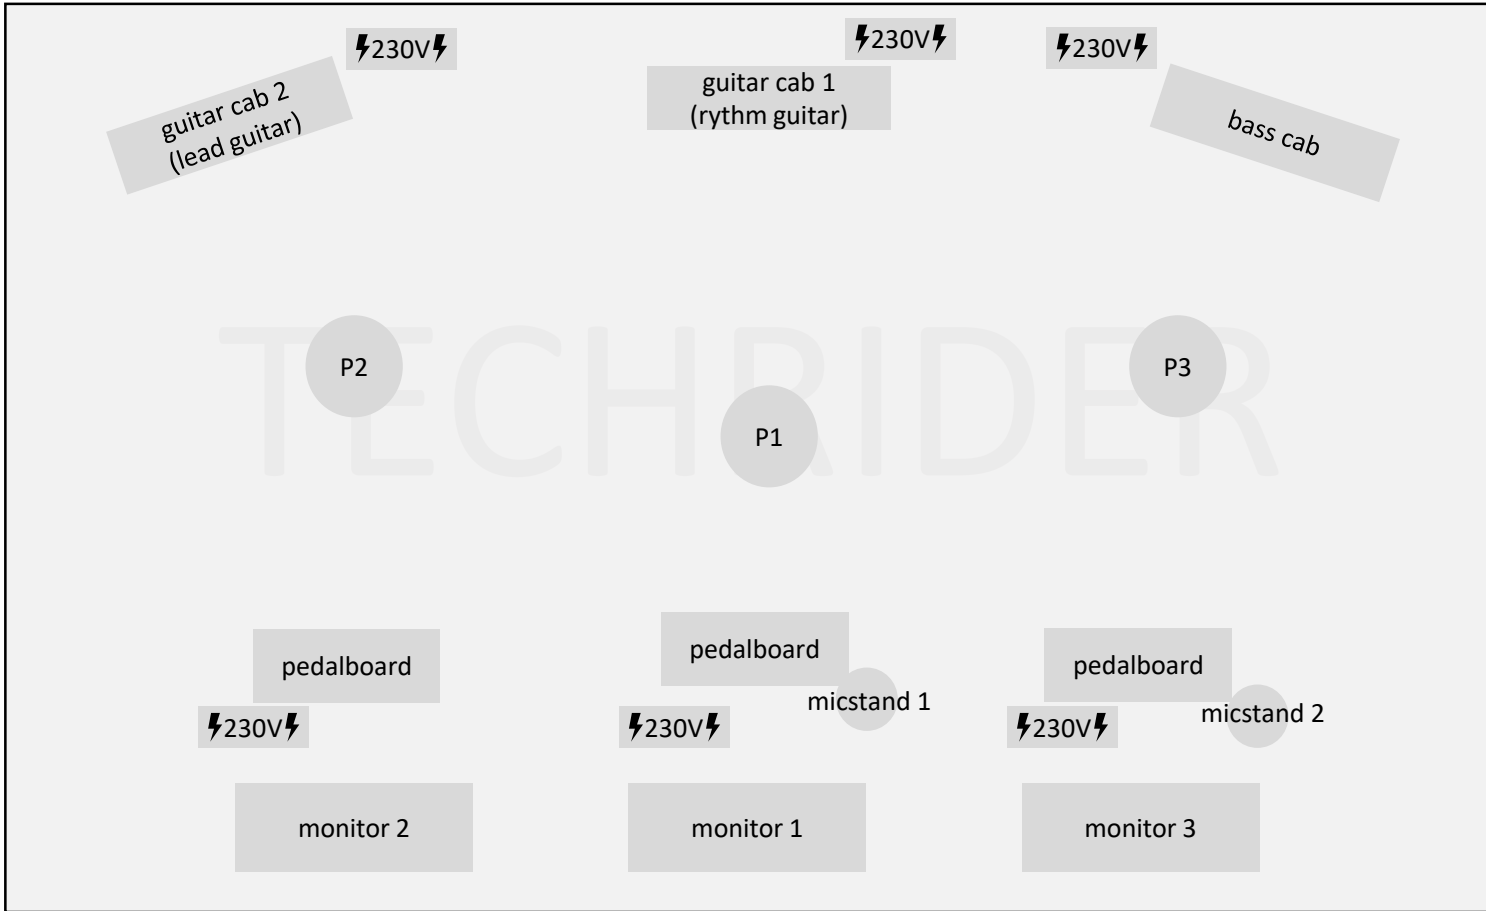

Technical Rider – Till A' The Seas

contact:

Thilo Gärtner – vocals, guitar 01702816218

Christian Vogeno – lead guitar 015168102512

Andreas Rauchhaus – bass 01639609708

e-mail: till-a-the-seas@web.de

Name	instrument			cab	resistance (needed)	cab connection	wattage min	to FOH	connection
P1 Thilo Gärtner	main Vocals; rythm guitar	mix monitor 1		guitar cab 1	1x 8 Ohm / 2x 16 Ohm / 1x 4 Ohm	1/4" (6,3mm) mono jack	100 W	dynamic mic	xlr
P2 Christian Vogeno	lead guitar	mix monitor 2		guitar cab 2	1x 16 Ohm / 1x 8 Ohm	1/4" (6,3mm) mono jack	100 W	dynamic mic	xlr
P3 Andreas Rauchhaus	backing vocals; bass	mix monitor 3		bass Cab	Min 4 Ohm	1/4" (6,3mm) mono jack / speakon	600 W	DI	xlr
N.A	drums (playback)							DI	1/4" (6,3mm) mono jack

backline share (what we can bring)

cab	model	resistance	cab connection	wattage
guitar cab 1	Marshall 4x12	2x 16 Ohm stereo	1/4" (6,3mm) mono jack	2x 50W
guitar cab 2	Hughes & Kettner 4x12	1x 16 Ohm mono	1/4" (6,3mm) mono jack	240 W
bass Cab	Ashdown 6x10	1x 4 Ohm mono	1/4" (6,3mm) mono jack / speakon	800 W