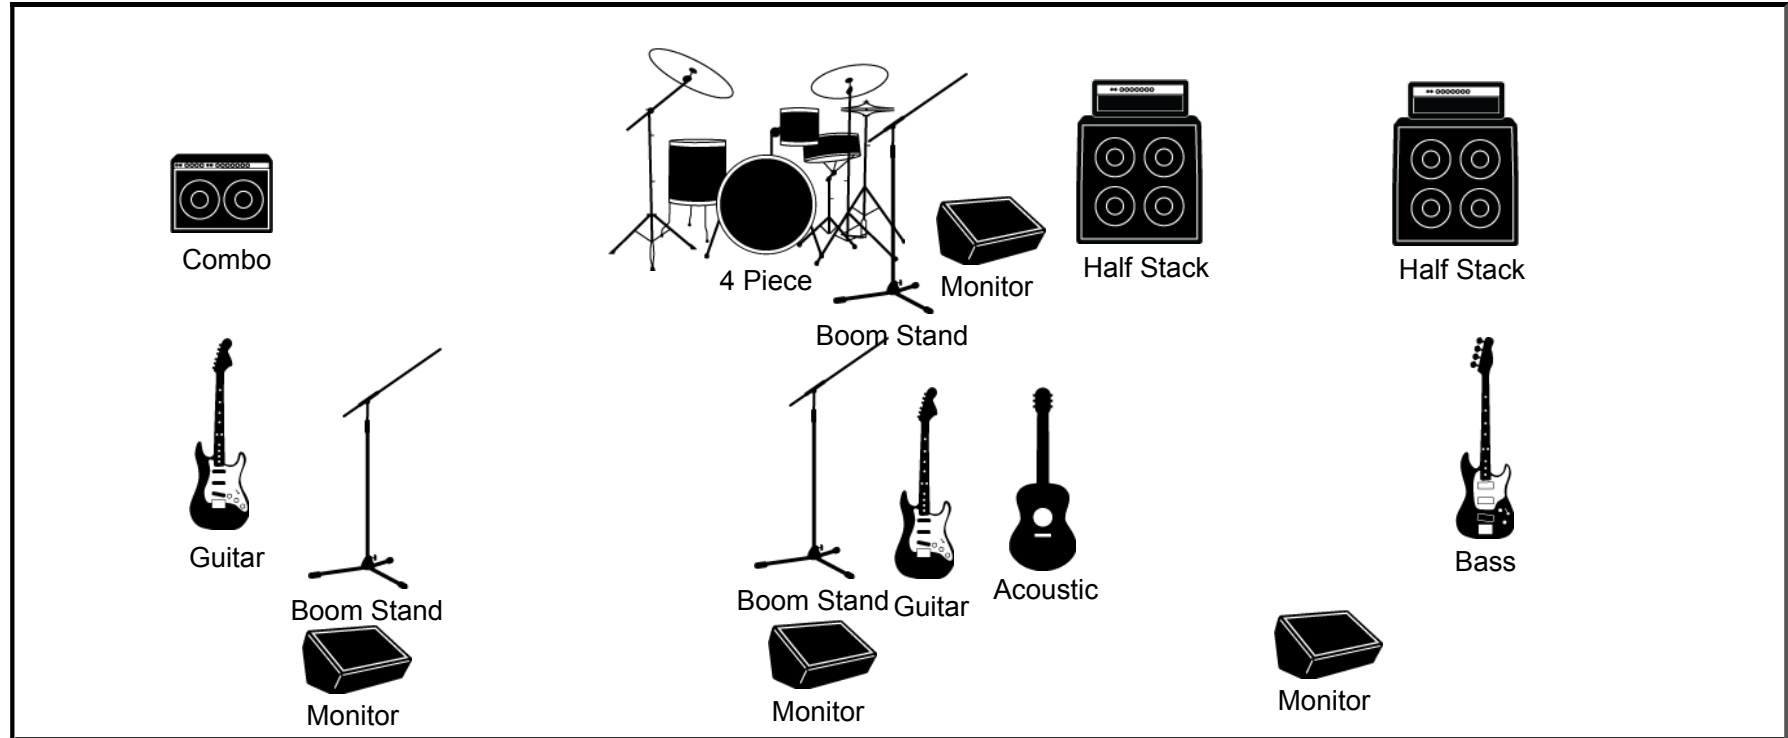

STAGEPLOT

Drums: Gordon Siewert
Vocals+guitars: Stefan Peters
Guitar: Steffen Strauß
Bass: Mark Schönemeier

STAGE

3x Vocals (Lead, guit, dr)
Guitar 1 Fender Combo 4x10"
Guitar 2 Marshall Halfstack 4x12"
Bass Halfstack, D.I. Out pre-EQ
Acoustic guitar via D.I.