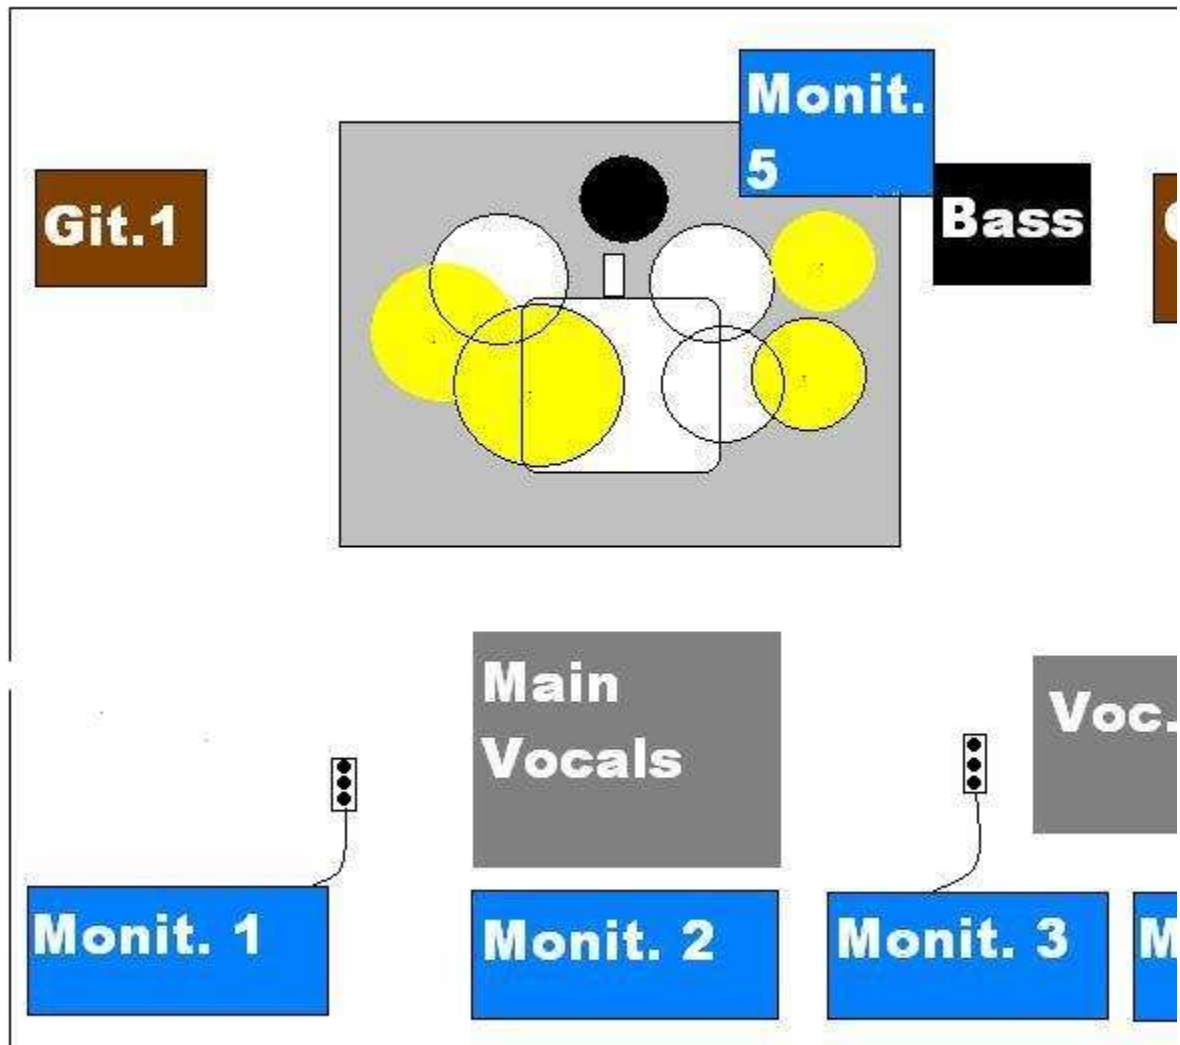

Stageplan "Daily Story"

Git.2

2

onit. 4

Technical Rider

**Vocals: 1x Main Vocals
1x Background Vocals
(Shure SM58 o.ä.)**

Gitarre: Gitarre 1

**Engl Screamer 50
(Shure SM57 o.ä.)**

Gitarre 2

**Native Instruments Guitar Rig
(DI Box)**

**Bass: Hartke Bass Amp(500 Watt)
Hartke 1x15" Box**

Drumset: Yamaha Oak Custom

**-(22" Bass Drum, 12" Tom, 14"
Standtom, 14" DW Snare)**

-(14" Hi-Hat, 16"+18" Crash, 20" Ride)

**Monitor: 5 Monitore, mind. 4 versch.
Monitorwege**

- Stromversorgung vor Monitor 1,3 und 4