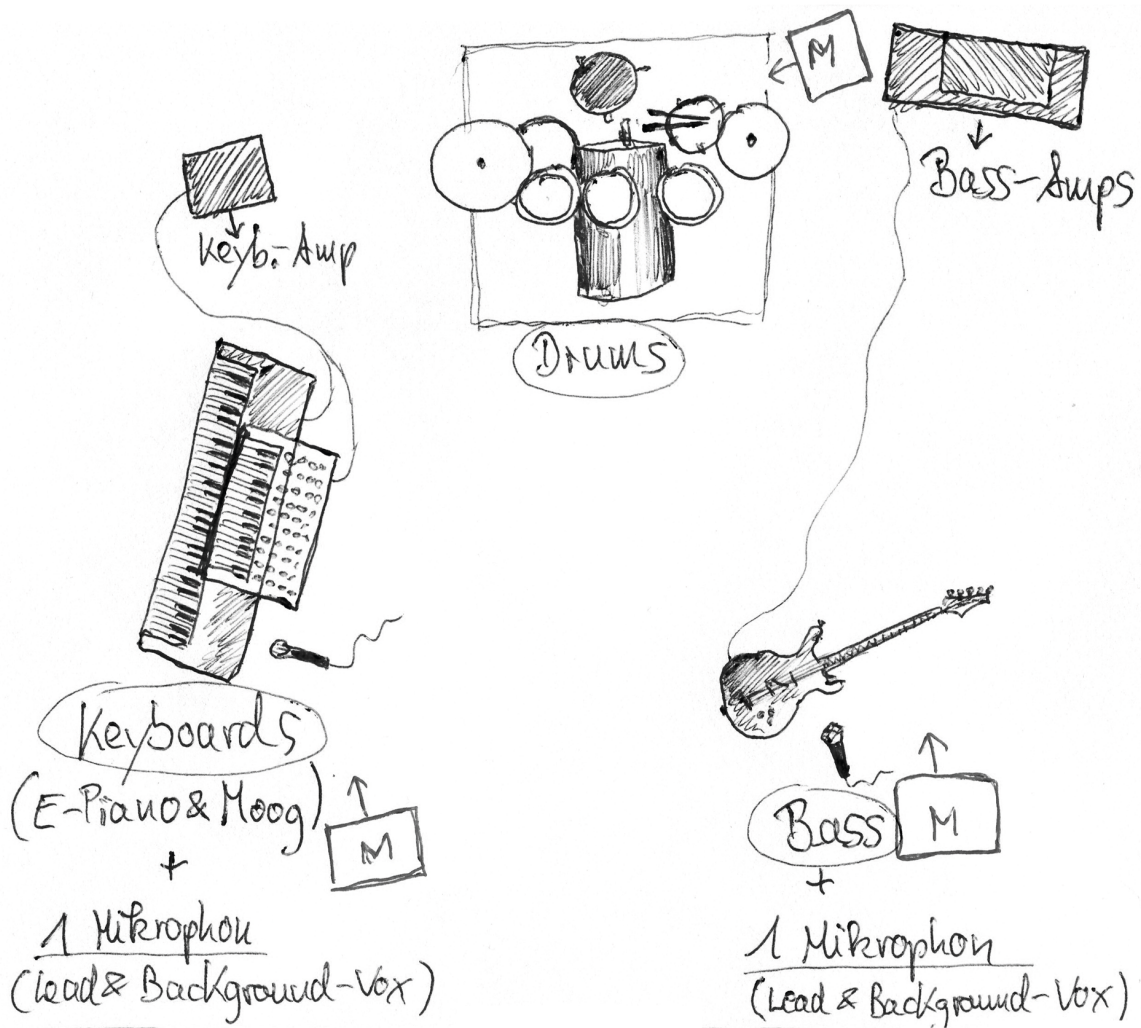

Fish by Force  
**Stageplan**

**Inputlist**

1*	Bassdrum	Beta 52/AKG D112
2	Snare	SM57
3	Tom	Sennh. 421/ SM57
4	Tom	Sennh. 421/ SM57
5	Overhead	SM81
6	Keyboards	SM57
7	Bass (bassbox)	Sennh. 421/SM57
8	Bass (gitbox)	Sennh. 421/SM57
9*	Vox 1 (Jörg)	SM/Beta58
10*	Vox 2 (Matthias)	SM/Beta58