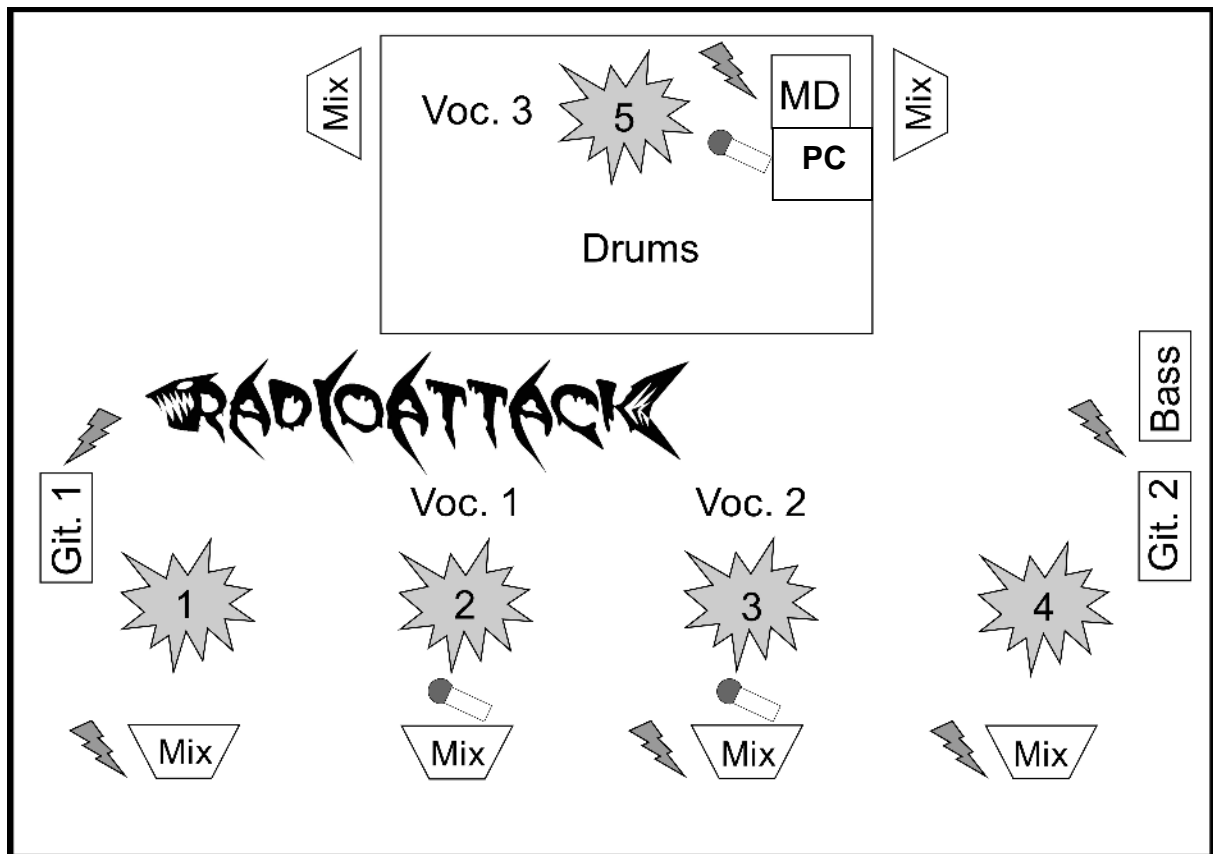

# RADIOATTACK

## Bühnenanweisung:

- |                          |   |                |
|--------------------------|---|----------------|
| 1. Guitar                | - | Harald Hein    |
| 2. Lead Vocals           | - | Estelle Müller |
| 3. Lead Vocals, Guitar   | - | Paul Klement   |
| 4. Bass, Vocals          | - | Arif Türkmen   |
| 5. Drums, Vocals, Sounds | - | Kevin May      |
| Blitz                    | = | Strom          |
| Mix                      | = | Monitoring     |

FOH ca. 10-20m mittig vor der Bühne. Bei Open Air Wind und Regen geschützt!

### Falls die Band mit eigener PA/Lichtanlage anreist:

Ausreichende Stromversorgung - 2 getrennte Stromkreise (mind. 2 x 16A)