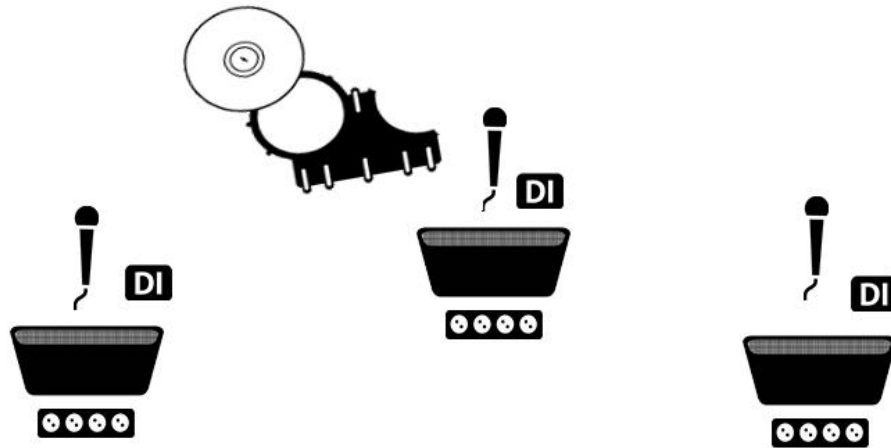

STAGE PLAN

CONTACT INFORMATION

E-mail: info@nighthawker.net
Tel.: +31 (0)636172637