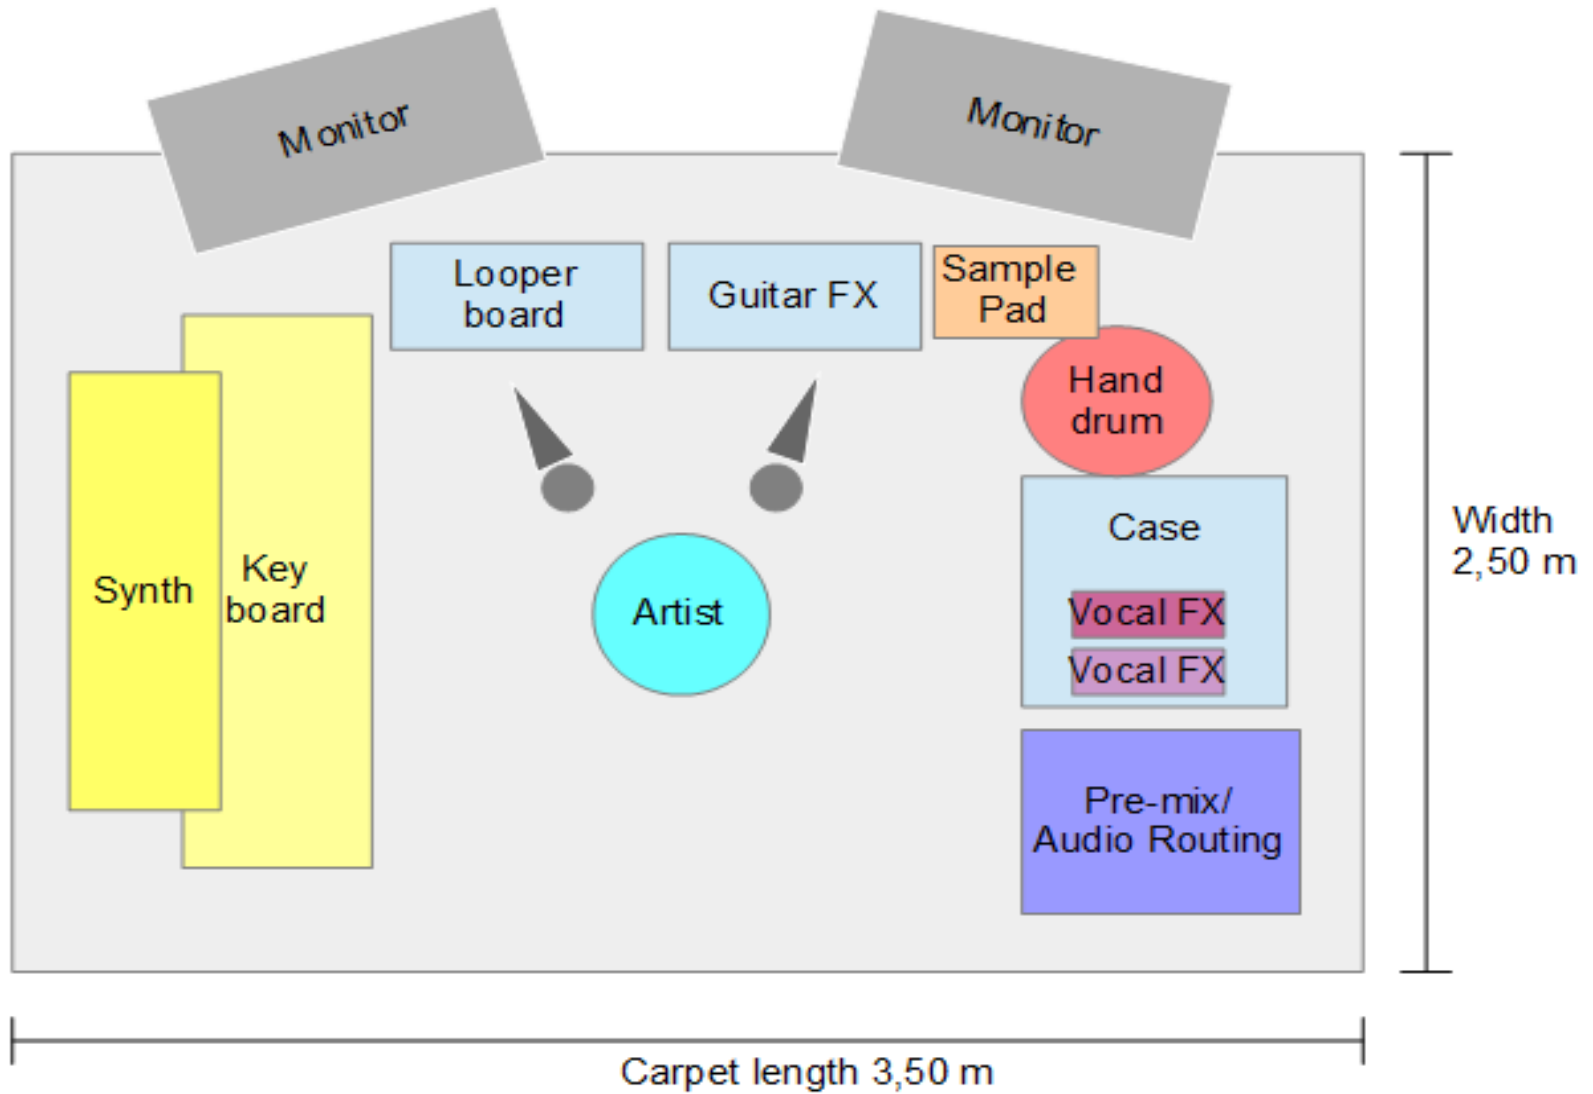

STAGE PLAN

LISA STRAT