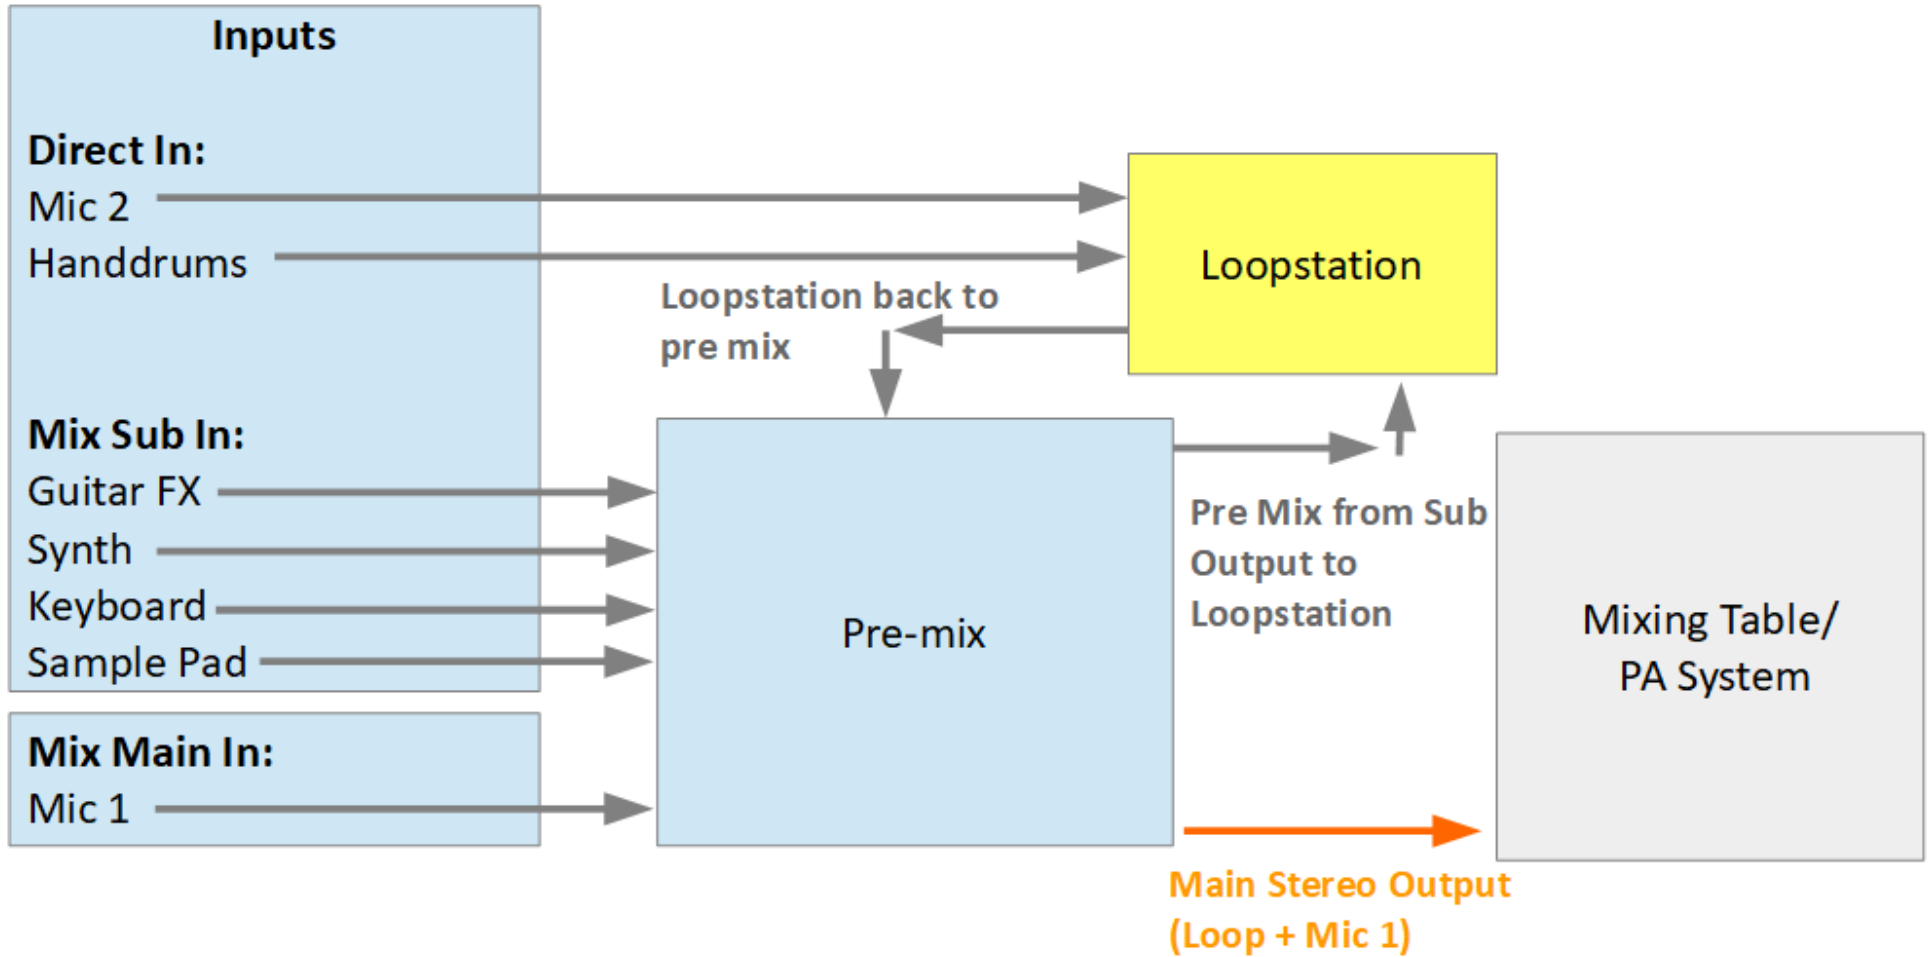

### Monitoring

- Shure PSM 300 Premium H20

## TO SUPPLY INCL. CABLES

- PA System
- 2 Front Monitors
- 1 Mix Table
- Light Set
- Electric Sockets (10 Inputs)

LISA STRAT

# MIXING TABLE / AUDIO ROUTING

LISA STRAT