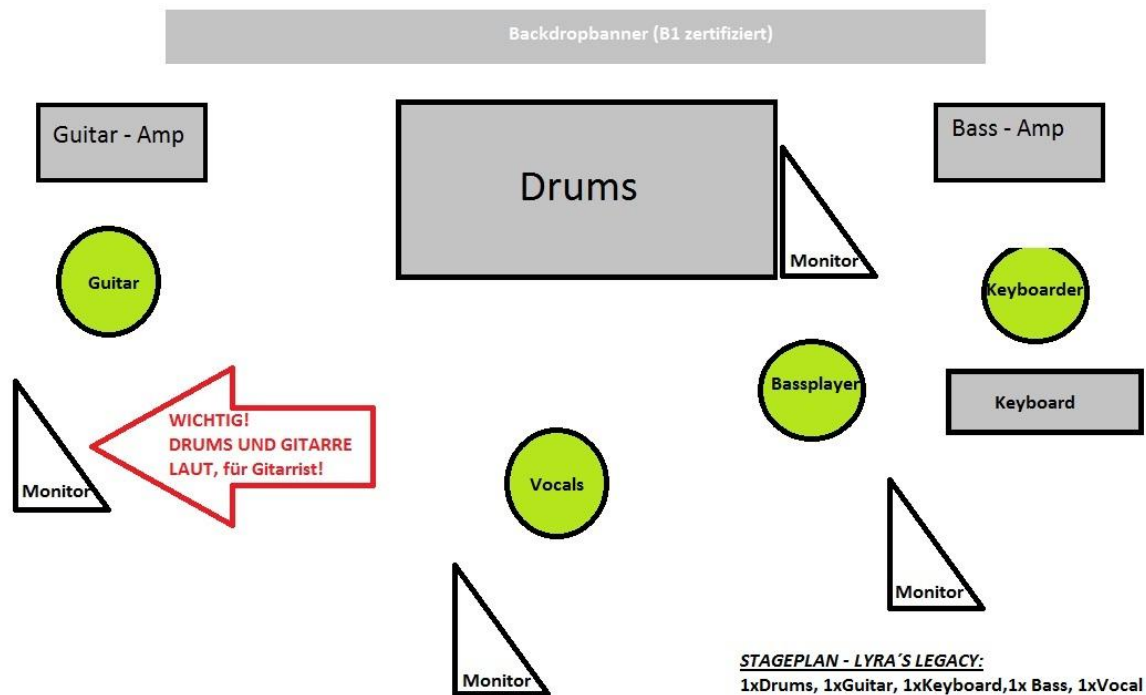

Christian Casaccia – Gesang

Andreas Denz – Gitarre

Sven Reinicke – Keyboards

Tobias Breuer – Bass

Fabius Farkas – Schlagzeug

Technical rider:

drums:

TAMA Imperialstar

10" und 12" tomtoms (separate tom stand, but also tom mount possible!)

14" und 16" floortoms

2 22" bassdrums

6x14" Gretsch snare

5 cymbal stands

Extra HiHat cymbal boom on the right

Cymbal boom for 2 Splashes