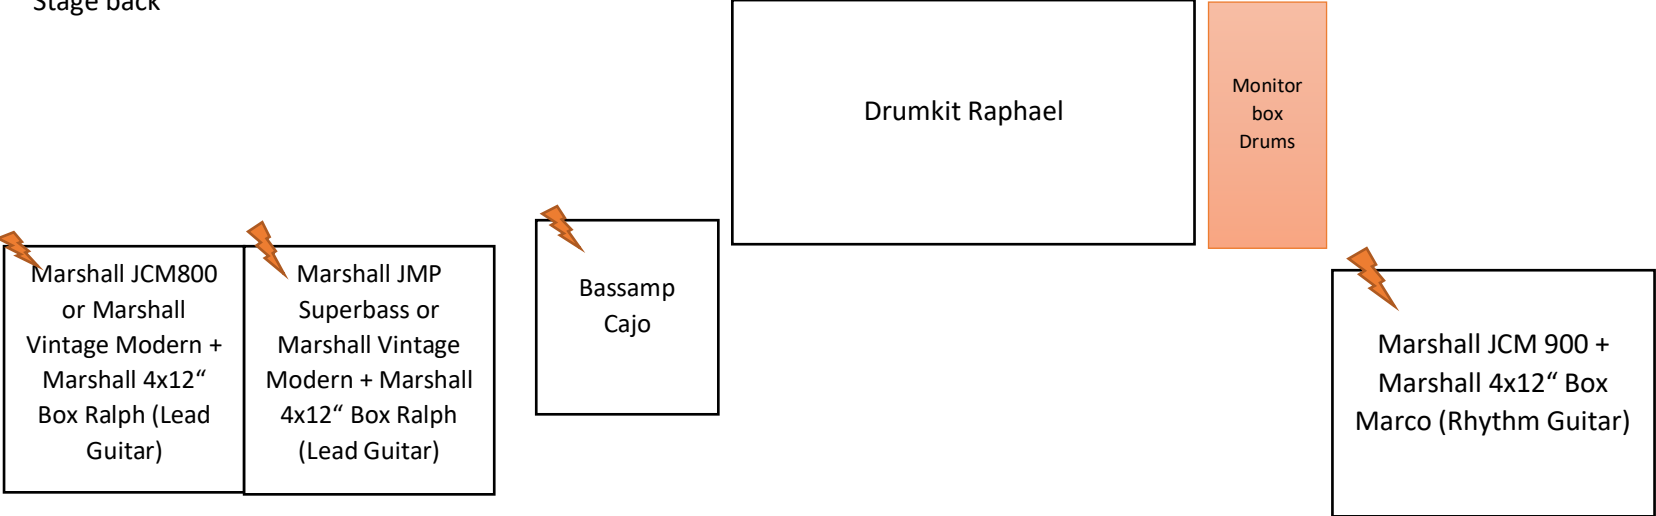

RETLAND STAGE PLOT (March 2023)

Stage back

Stage front

RETLAND INFORMATIONEN

Band:

Marco Büttner: Guitar, Background Vocals

Cajo Godinho: Bass Guitar, Background Vocals

Ralph Jakobi: Lead Vocals, Lead Guitar, Acoustic Guitar, Talk Box

Raphaeal Nierlich: Drums, Percussion

Belegungsplan:

1. Kick
2. Snare
3. Hihat
4. Tom#1
5. Tom#2
6. Tom#3
7. Overhead L → Kondensator
8. Overhead R → Kondensator
9. Bass → DI – Line Out
10. Lead Guitar (links) Amp 1 → Dynamisches Mikro (Shure SM57)
11. Lead Guitar (links) Amp 2 → Dynamisches Mikro (Shure SM57)
12. Rhythm Guitar (rechts) → Dynamisches Mikro (Shure SM57)
13. Acoustic Guitar → DI – Line Out
14. Lead Vocals → Gesangsmikro (Shure 58 Beta oder Shure SM 58) *
15. Background Vocals Cajo → Gesangsmikro (Shure SM 58) *
16. Background Vocals Marco → Gesangsmikro (Shure SM 58) *
17. Talkbox → Gesangsmikro (Shure SM 58) * optional, kann auch in Kanal 14 über die Lead Vocals abgenommen werden

*Mikrofone können selber mitgebracht werden