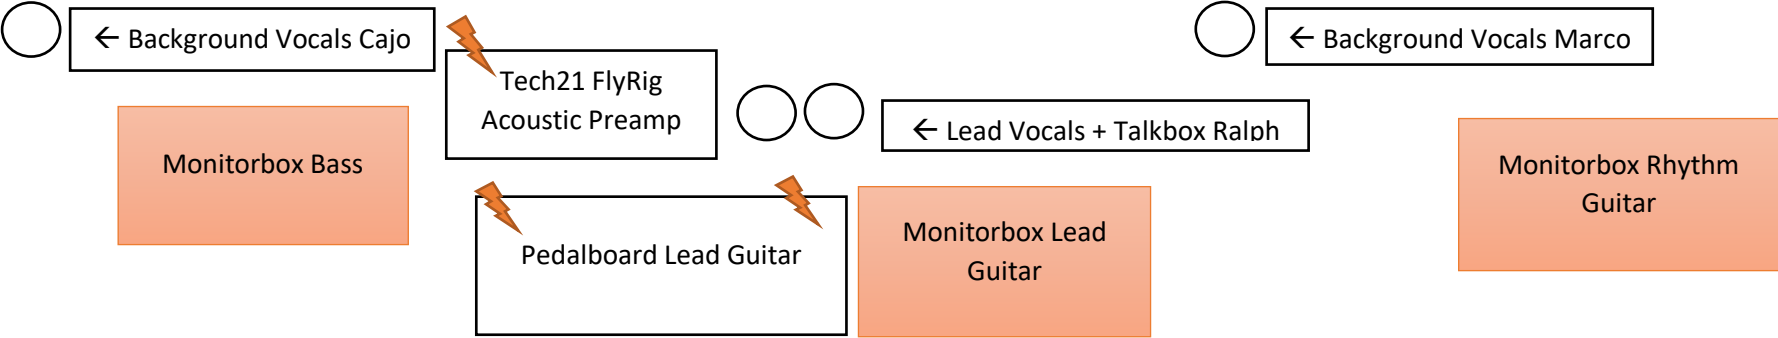

RETLAND STAGE PLOT (March 2023)

Stage back

Stage front

RETLAND INFORMATIONEN

Band:

Marco Büttner: Guitar, Background Vocals

Cajo Godinho: Bass Guitar, Background Vocals

Ralph Jakobi: Lead Vocals, Lead Guitar, Acoustic Guitar, Talk Box

Raphaeal Nierlich: Drums, Percussion

Belegungsplan:

1. Kick
2. Snare
3. Hihat
4. Tom#1
5. Tom#2
6. Tom#3
7. Overhead L → Kondensator
8. Overhead R → Kondensator
9. Bass → DI – Line Out
10. Lead Guitar (links) Amp 1 → Dynamisches Mikro (Shure SM57)
11. Lead Guitar (links) Amp 2 → Dynamisches Mikro (Shure SM57)
12. Rhythm Guitar (rechts) → Dynamisches Mikro (Shure SM57)
13. Acoustic Guitar → DI – Line Out
14. Lead Vocals → Gesangsmikro (Shure 58 Beta oder Shure SM 58) *
15. Background Vocals Cajo → Gesangsmikro (Shure SM 58) *
16. Background Vocals Marco → Gesangsmikro (Shure SM 58) *
17. Talkbox → Gesangsmikro (Shure SM 58) * optional, kann auch in Kanal 14 über die Lead Vocals abgenommen werden