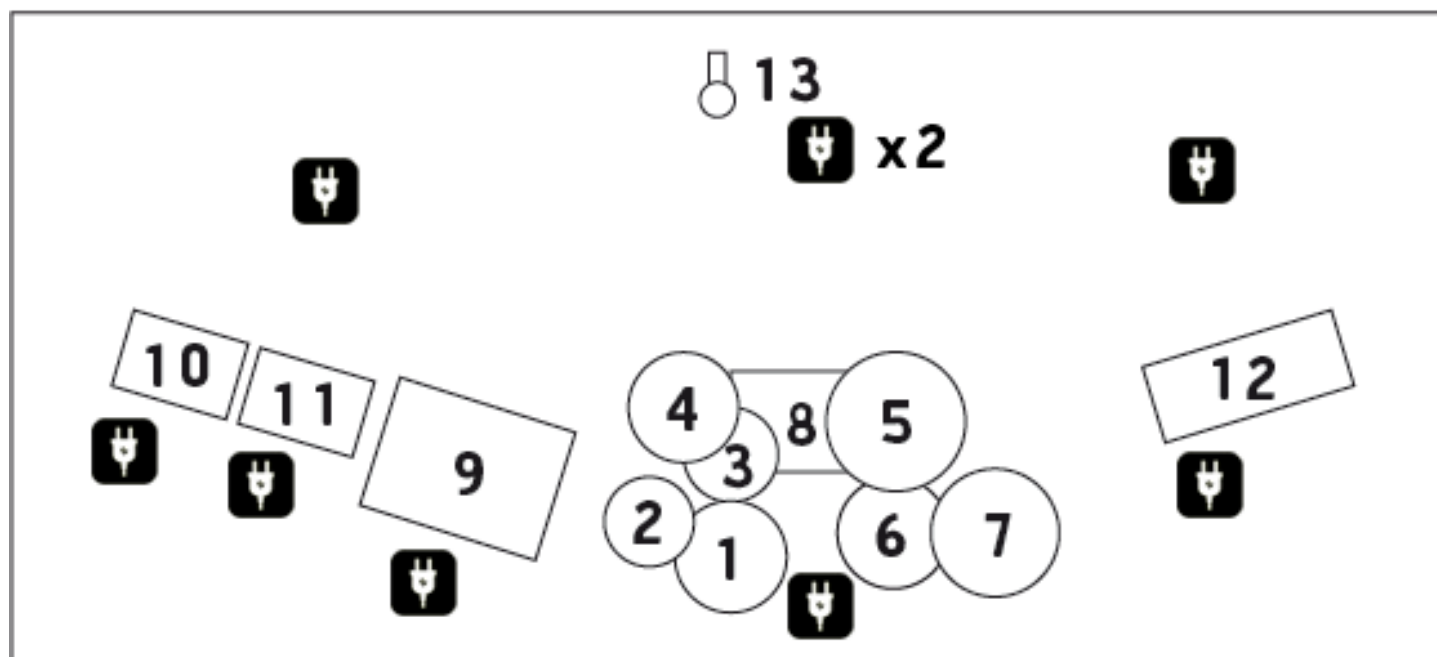

ALPHA WAVES STAGERIDER

- 1 Snare
- 2 Hihat
- 3 Rack Tom
- 4 Crash
- 5 Ride
- 6 Floor Tom
- 7 Crash

- 8 Bassdrum
- 9 Bass Amp & Cabinet
- 10 Guitar Amp
- 11 Guitar Amp
- 12 Guitar Amp
- 13 Vocal Mic