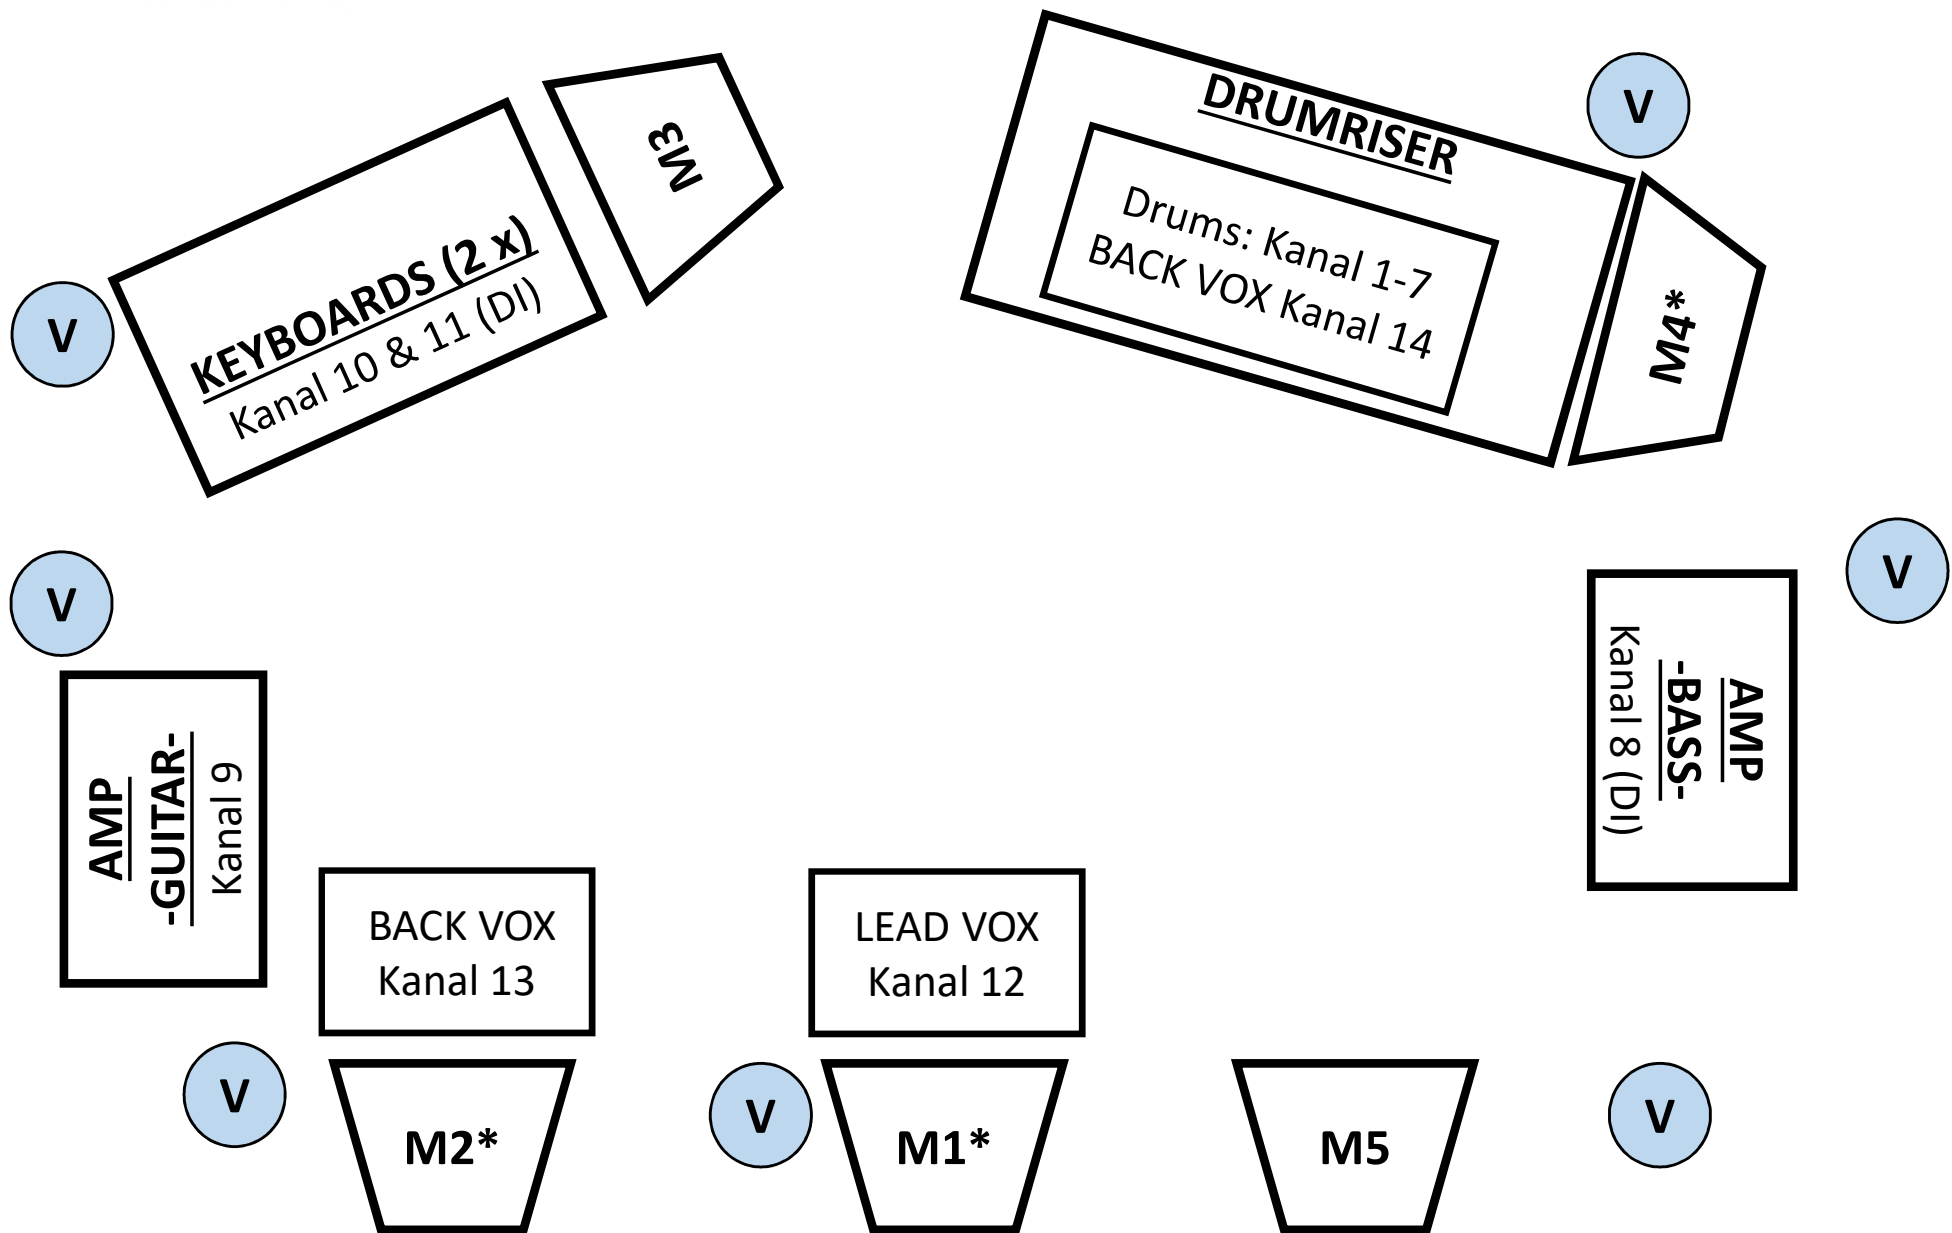

## STAGERIDER

\*M1, M2 & M4: IN-EAR (XLR)