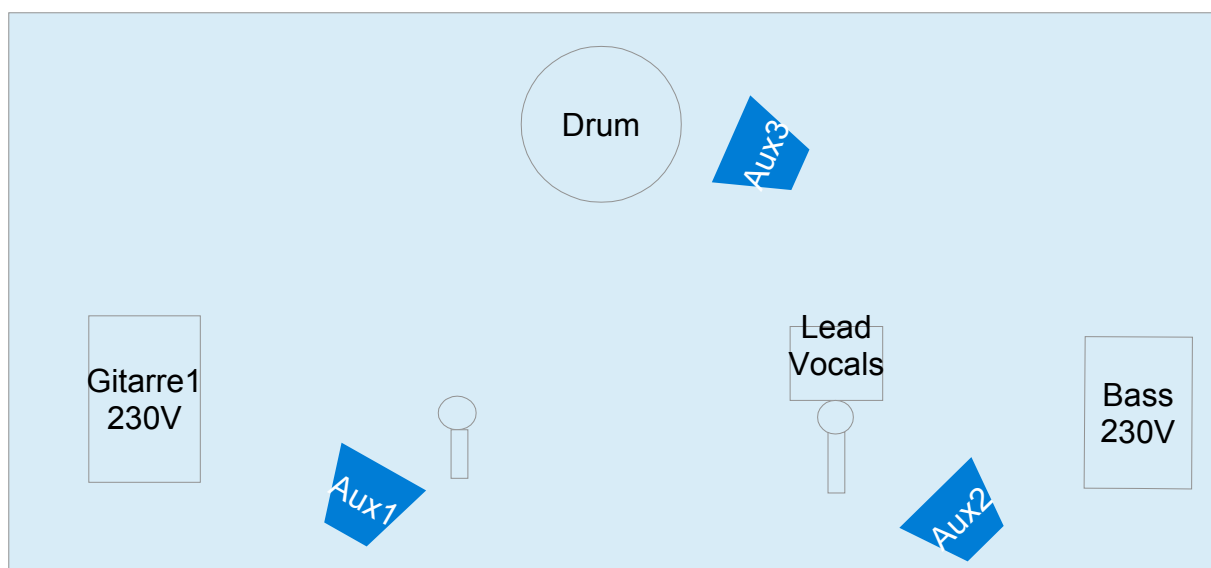

TECHNICAL RIDER

CH	Instrument	Mic/DI	Stativ
1	Kick	Beta52	klein
2	Snare	SM57	klein
3	Hi Hat	SM81	klein
4	Floor Tom	E904	Clip
5	Rack Tom	E904	Clip
6	Overhead L	SM81	Gross
7	Overhead R	SM81	Gross
8	E-Bass	XLR	
9	E-Git 1	SM57	Gross
10	Leadvoc	SM58	Gross
11	Backing Voc (Gitarre 1)	SM 58	Gross
12	Monitoring 3 Stück		

Verpflegung:
2x Normal, 1x Vegi