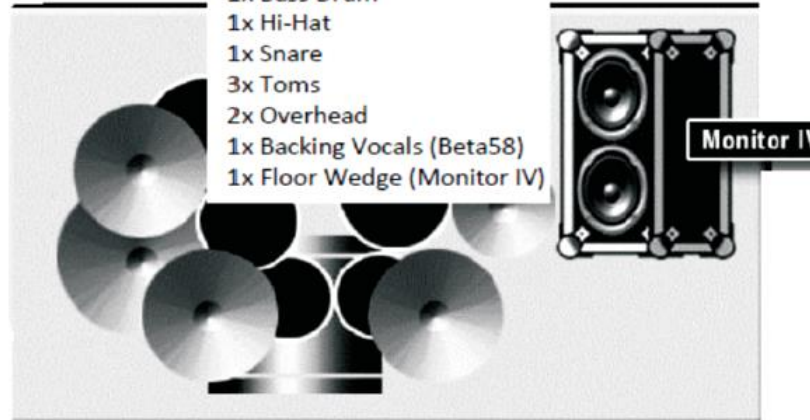

GLUTSUCHT – STAGE RIDER

Bass – Julia

1x DI / Line
1x 220V für Bass-Top

Drums - Ingo

1x Bass Drum
1x Hi-Hat
1x Snare
3x Toms
2x Overhead
1x Backing Vocals (Beta58)
1x Floor Wedge (Monitor IV)

Guitar – Dirk

1x SM57 o.ä. für 4x12
1x 220V für Topteil