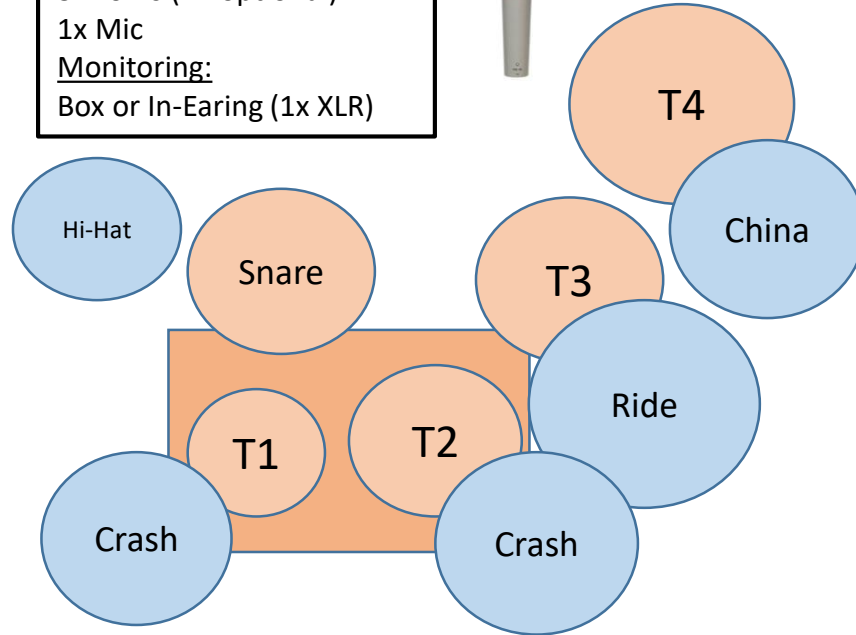

For further information please contact us on:

[www.stone-blind.de](http://www.stone-blind.de)

Drums (Lefthand)  
1x Bass-Drum  
1x Snare  
3x Toms (+1 optional)  
1x Mic  
Monitoring:  
Box or In-Earing (1x XLR)

Bass  
Hartke 500W-Amp  
4x10er Box  
1x 230V

Guitar II  
Orange Thunderverb  
50W-Amp  
2x12er Box

Guitar I  
Marshall JVM  
100W-Amp  
4x12er Box

1x230V

Main Vocals  
Wireless Mic  
3x XLR  
3x 230V (effects)  
Monitoring:  
In-Earing