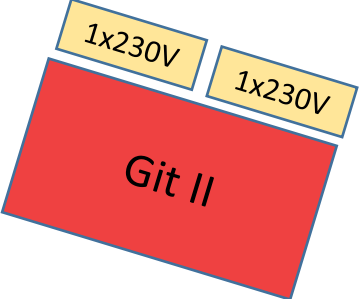

Guitar II
Orange Thunderverb
50W-Amp
2x12er Box