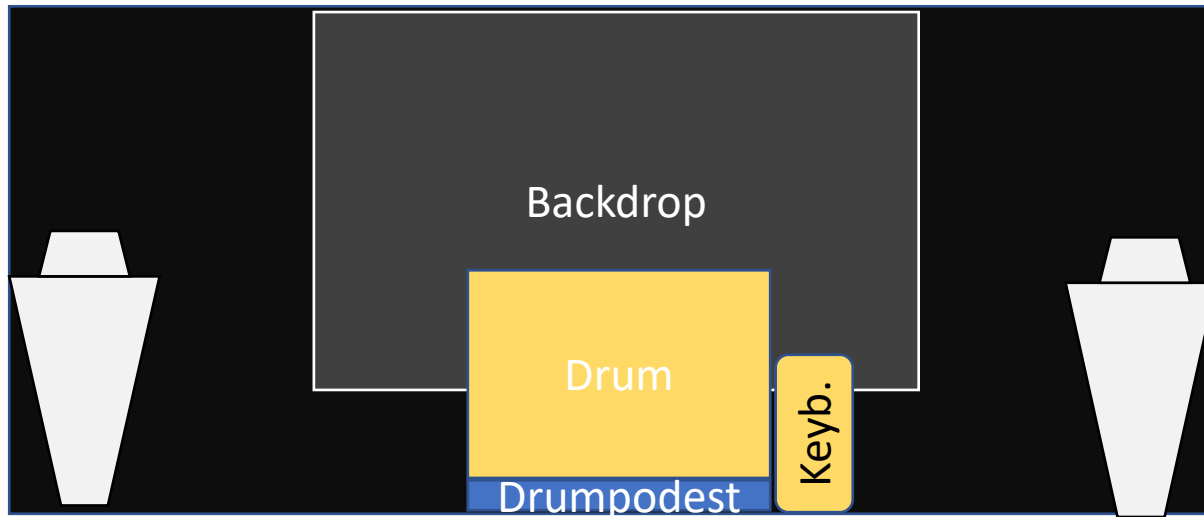

Drumpodest 2x2m mittig

2x Guitar direkt input Mix.

1 x Bass direkt input Mix.

1x Keyboard: Di req.

2x Vocals (Headset)

Ansicht oben

Quadrat = 1 x 1 m

Ansicht frontal

Queen of Distortion / Coroncert 06.2020:

1x1m