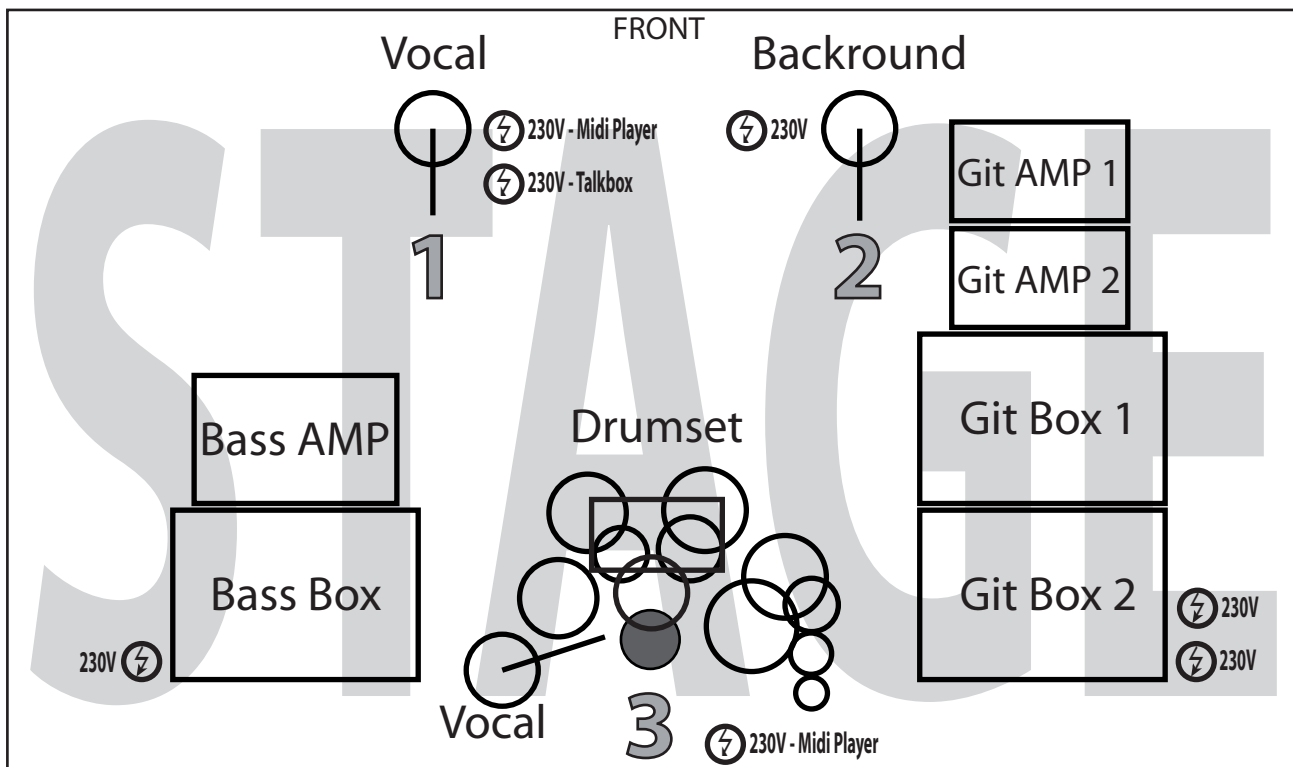

# Techrider / Stageplan

# FOLLIESTIES

- 1 - Bass/Vocal -> Andy
- 2 - Guitar/Background -> Dirk
- 3 - Drums/Vokal -> Moe

3x Vocal / Background

Drumset:

- 1x BassDrum
- 1x Snair
- 2x RackToms
- 1x FloorTom
- 2x CrashCymbals
- 1x RideCymbal
- 1x HiHat
- 1x Rototoms stack (3 toms)
- Midi Sampler / Aux

Guitar:

- 4x 12" Speaker
- 4x 12" Speaker

Bass:

- DirectOut
- or 4x 10" + 1x 15" Speaker
- or 8x 10" Speaker
- Talkbox / DirectOut
- Midi Sampler / Aux