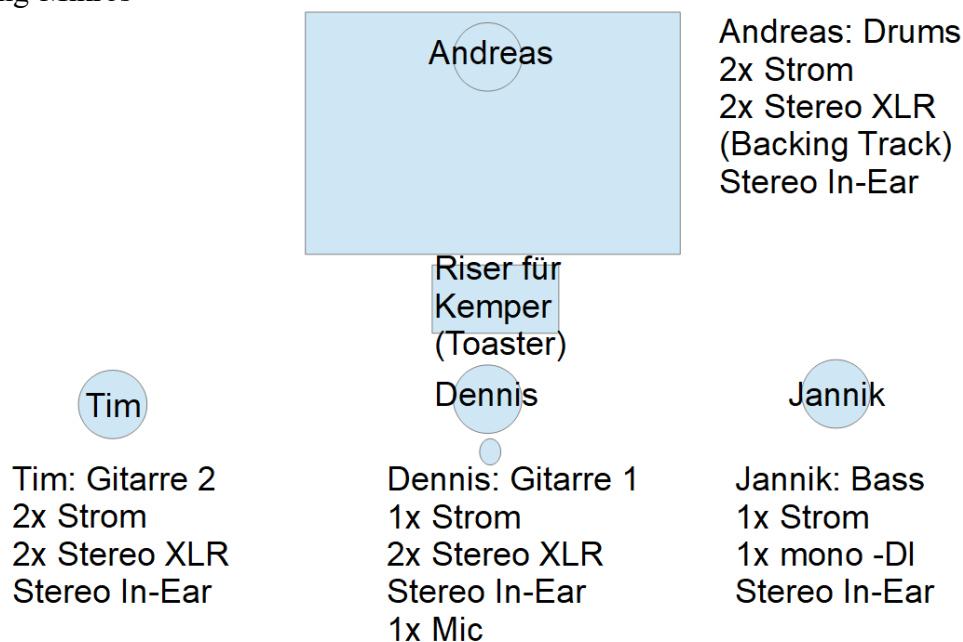

Technical Rider – Apnoe

Wir sind eine vierköpfige Indie/Alternative Rockband mit deutschen Texten.

Dennis: Vocals und Gitarre (Mic, Kemper + Kemper Remote: Stereo XLR)

Tim: Gitarre (Fractal Audio FM3, Pedalboard, Stereo XLR)

Jannik: Bass (Pedalboard, Mono – DI Box)

Andreas: Drums (Sonor SQ1: BD, Snare, Hihat, Ride, 2x Crash, Tom1, Tom2, Tom3)

Backing-Tracks von Laptop (Stereo XLR)

keine Backing-Mikros

Kanal	Instrument	Mic	Position
1	BD	Beta 91, e901, M88TG, Audix D6	Drums
2	Snare	Sm 57, Beta 57, M201TG,	Drums
3	Tom 1	e 904, e 604, Beta 98, Audix D2	Drums
4	Tom 2	e 904, e 604, Beta 98, Audix D2	Drums
5	Tom 3	Audix D4	Drums
6	OH links	Kondensator Mic	Drums
7	OH rechts	Kondensator Mic	Drums
8	Backing Track links	XLR	Backing Track
9	Backing Track rechts	XLR	Backing Track
10	Bass DI	DI Box	Bass
11	Git1: Kemper links	XLR	Gitarre 1
12	Git1: Kemper rechts	XLR	Gitarre 1
13	Git2: FM3 links	XLR	Gitarre 2
14	Git2: FM3 rechts	XLR	Gitarre 2
15	Lead Vocals	Sm 58 o.ä.	