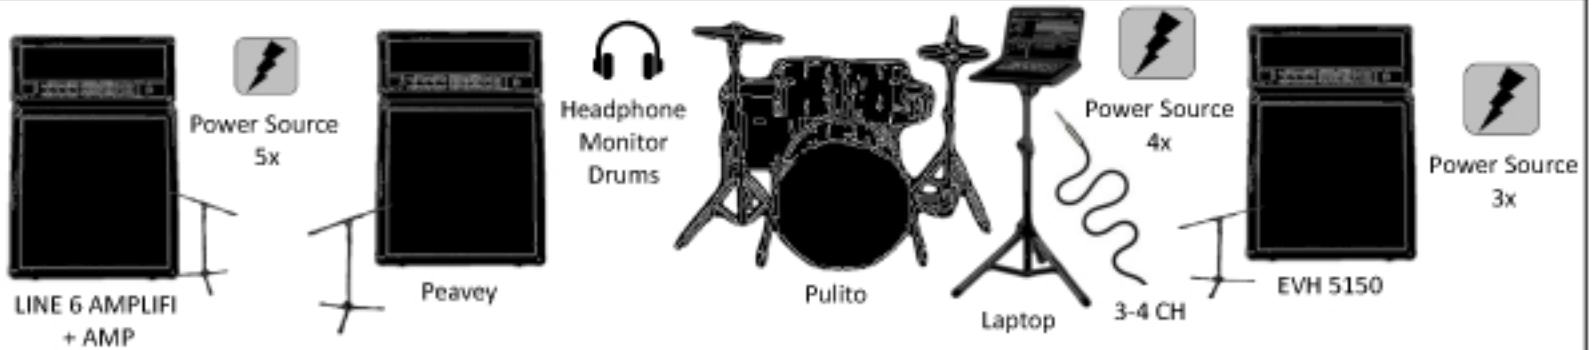

Tech Rider Let Me Fall

Inputs

1	1x Microphone XLR VOX	9	1x Headphone Monitor Drums	17	
2	2x Microphone XLR Guitars	10		18	
3	1x Microphone XLR Bass or DI	11		19	
4	2x Stereo AUX IN Laptop (or 3 CH)	12		20	
5	4x Toms XLR	13		21	
6	1x Bass Drum XLR	14		22	
7	1x Snare Drum XLR	15		23	
8	1-2x Overhead Cymbals XLR	16		24	