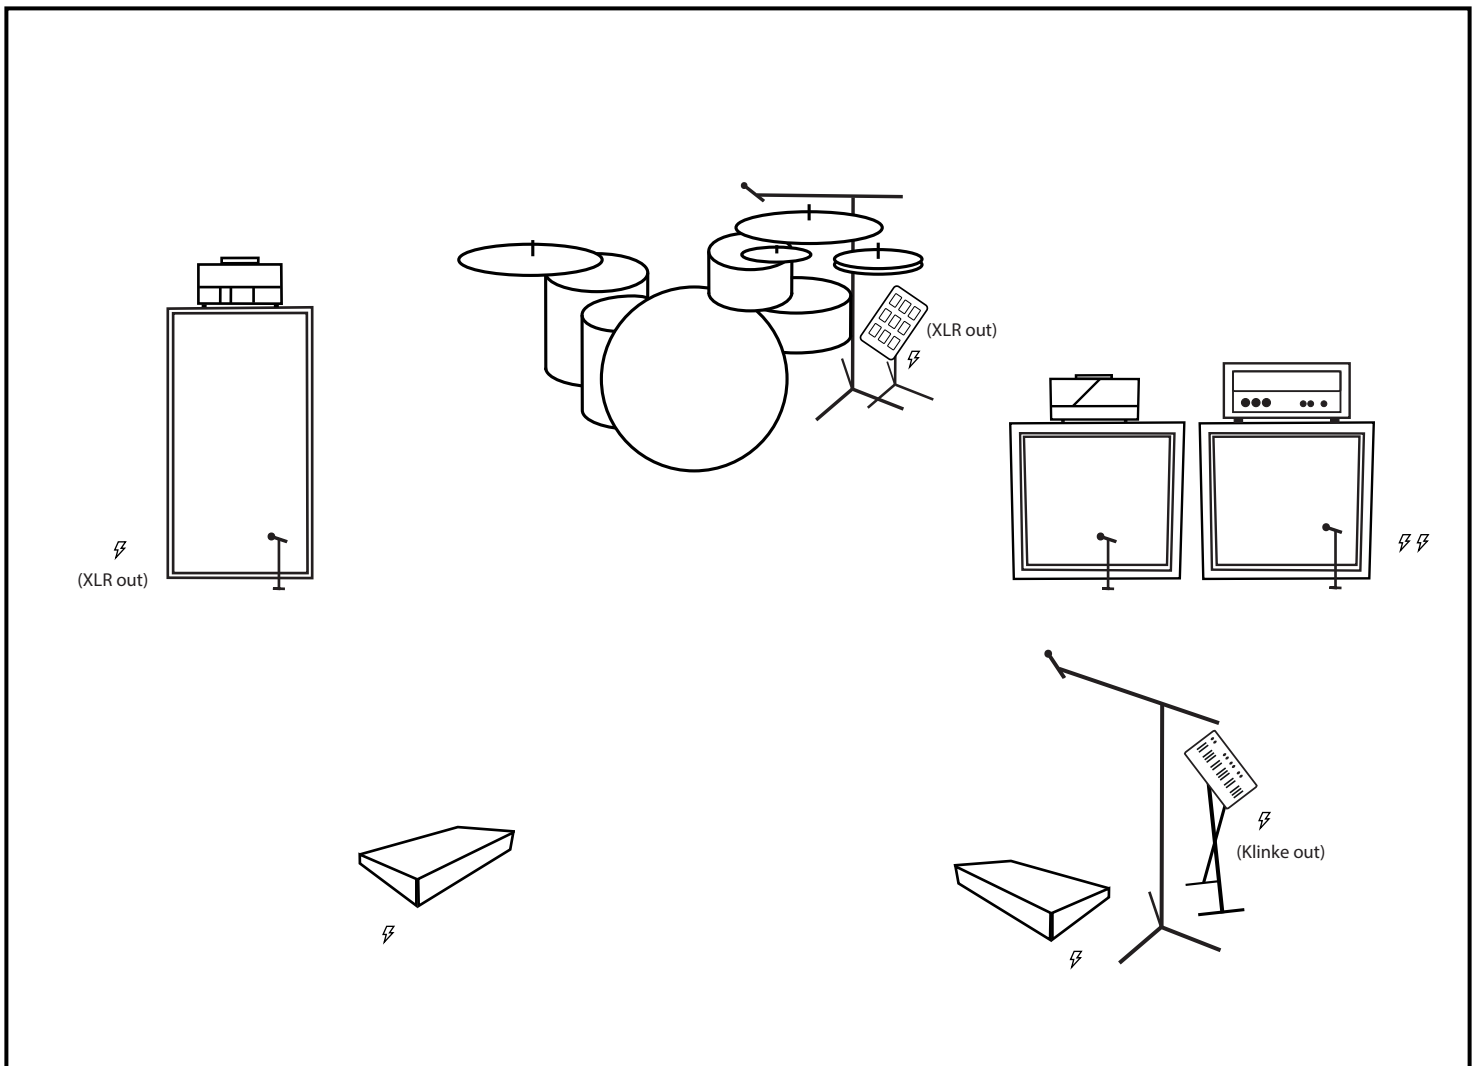

## Equipment/ Requirements

- Guitar: 2 Amps (1 Mic each) / 1 Pedalboard
- Bass: 1 Amp (1 Mic and 1DI Out) / 1 Pedalboard
- Drums: Kick Drum / Tom Tom / Floor Tom / Crash (2x) / Hihat / Ride / Splash
- 1 Sample Pad (XLR out)
- Vocals: 1 Lead Vocal with Reverb / 1 Backing Vocal with Reverb
- Keys: 1 Electric Piano (Klinke out)

## Stage Plot