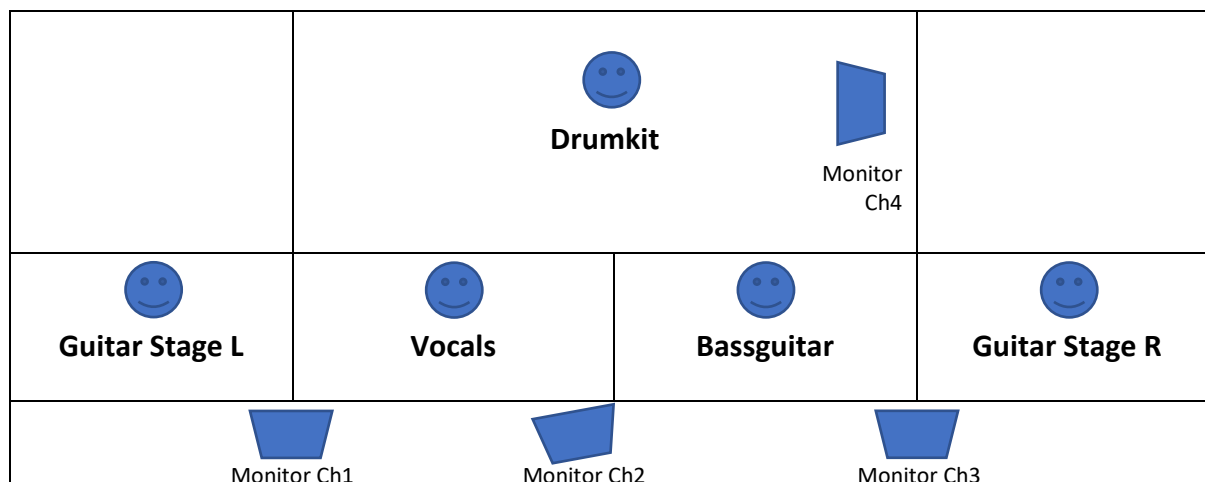

Tech Rider – THE UGLY EARTHLINGS (Stand 01.03.2021)

Stageplot

Backline

<u>Drums</u>	<u>Guitar L</u>	<u>Vocals</u>	<u>Bassguitar</u>	<u>Guitar R</u>
3x Crash	4x12" Cabinet	Shure Beta 58	2x 4x10" Cabinet	Line 6 Amp incl. 2x12"
1x Ride	Kemper Pwrhead Direct Out	Boss VE20	200W Amp	
1x HiHat		Vocal Performer		
1x Splash				
2x Rack Tom				
2x Floor Tom				
1x Bass Drum				
1x Snare Drum	2 Steckdosen	1 Steckdose	2 Steckdosen	2 Steckdosen