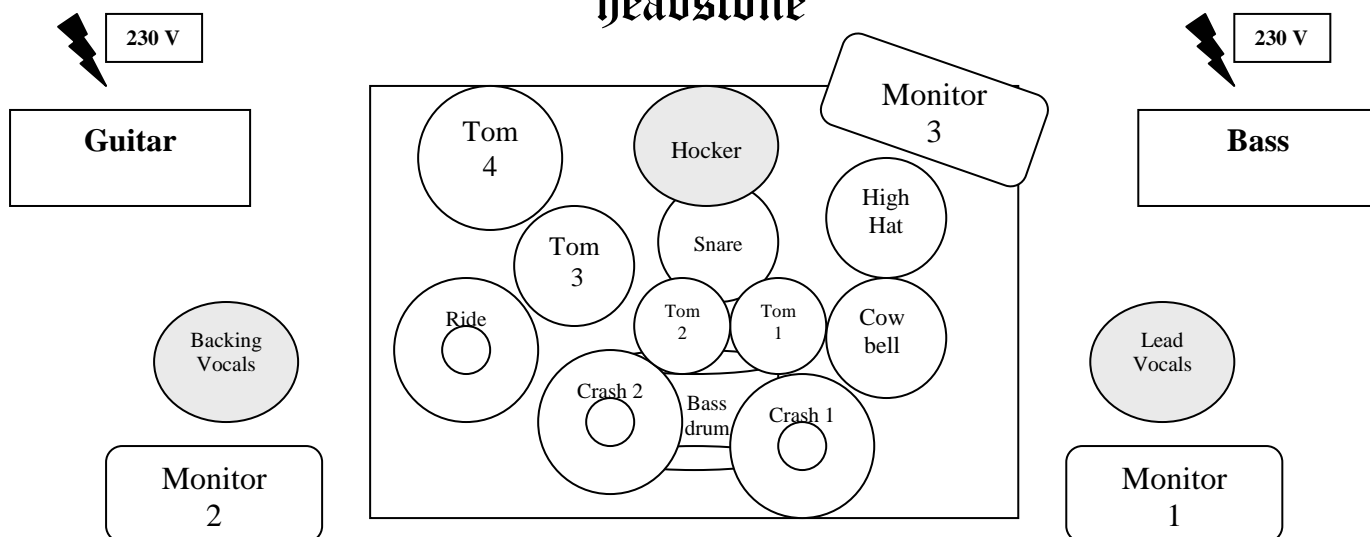

Technical Rider

headstone

Drumset: Pearl Export EXR / Pdp 805

Bassdrum	Pearl 22" / Pdp 24" (mit Loch)
Snare	Pearl 14" / Mapex Saturn 14"
Tom 1	Pearl 10" / Pdp 13" Hängetom
Tom 2	Pearl 12" / - Hängetom
Tom 3	Pearl 14" / Pdp 16" Standtom
Tom 4	Pearl 16" / Pdp 18" Standtom
High Hat	Paiste High Hat 14"
Cowbell	LP
Ride	Zildjian Ridebecken 20"
Crash 1	Paiste Crashbecken 14"
Crash 2	Stagg Crashbecken 16"

Guitar

Gitarre	Gibson Les Paul Custom 2012
	Gibson Les Paul Traditional 2002
	Gibson SG 2008
	EVH Wolfgang 2009
Amp	Marshall JCM 2000 (100W Vollröhre)
	Marshall AFD 100 (100W Vollröhre)
	Marshall JMP 50 Baujahr '76 (50W Vollröhre)
	TAD Master Vol. (100W Vollröhre)
Box	Marshall 4x12" (16/8/4 Ohm) + Marshall 4x12" (16/8 Ohm)
Effektpedal	Boss ME-70 / Zakk Wylde ZW44 Overdrive

Bass

Bass	Schecter Diamond Stiletto Extreme 4 BCH
	Santander Custom Flex Bass (EMG PJ-X)
	Thomann 22 3/4 Europe Double Bass (Shadow SH950)
Amp	Behringer BX4500H incl. D.I. Output (450W)
Box	Warwick 15" + Warwick 4x10"
Effektpedal	DigiTech RP250
Funk	Sennheiser Freeport Instrument Set

Vocals

Lead Vocals	Shure SH55 + Shure 520DX
Backing Vocals 1	Shure SM58

Monitor

Monitor 1	Lead Vocals, Bass, Gitarre, Schlagzeug, Backing Vocals
Monitor 2	Gitarre, Lead Vocals, Backing Vocals, Schlagzeug, Bass
Monitor 3	Schlagzeug, Lead Vocals, Gitarre, Bass, Backing Vocals