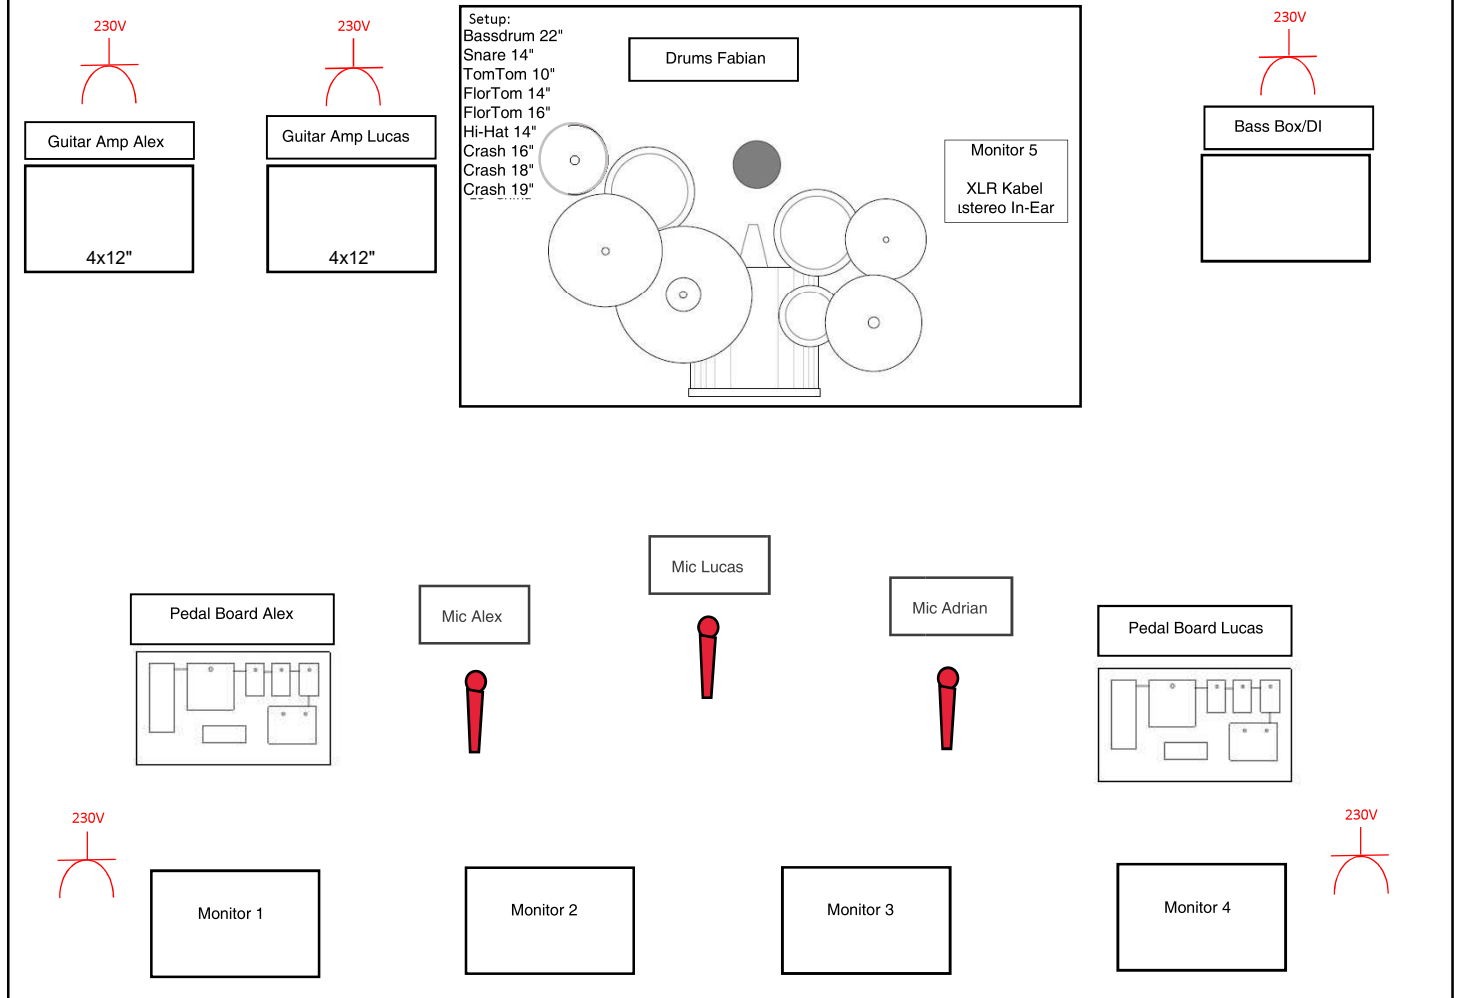

Tech Rider - Rumble in the Jungle

Backdrop Banner, durchgehend geöfßt 4x2m

Channels		Monitor 1
01	Bassdrum	80% Vocals, 100% Git 1, 70% Git 2, 60% Bass, 60% Drums
02	Snaredrum	
03	High Tom	Monitor 2
04	Floor Tom	75% Vocals, 70% Git 1, 100% Git 2, 60% Bass, 60% Drums
05	Overhead left	
06	Overhead right	Monitor 3
07	Vocals Lucās	100% Vocals, 70% Git 1, 70% Git 2, 70% Bass, 70% Drums
08	Vocals Adrian	
09	Vocals Alex	Monitor 4
10	Guitar Lucas	80% Vocals, 80% Git 1, 80% Git 2, 100% Bass, 80% Drums
11	Guitar Alex	
12	Bass Adrian	Monitor 5
Contact: Adrian Kontri 01523 1898557 adrian@rumbleinthejungle.rocks		70% Vocals, 70% Git 1, 80% Git 2, 80% Bass, 100% Drums

Microphones:

All 3 Guitarists need a Microphone (Shure SM-58) with a Stand.
Please have enough (and long) XLR- cables.

Light:

Different coloured PAR-lights or something similar for nice atmosphere.
Nice to have: strobes, (floor) fog-machine/hazer, moving lights.

Electricity:

230 volt! 2 Schuko plug sockets behind each instrument.
Be sure that everything is protected and safe. Please have enough multipleplugs and extension cables.

Rumble in the Jungle will bring a technician.
If our technician isn't available, we will reach out to you to find a solution.