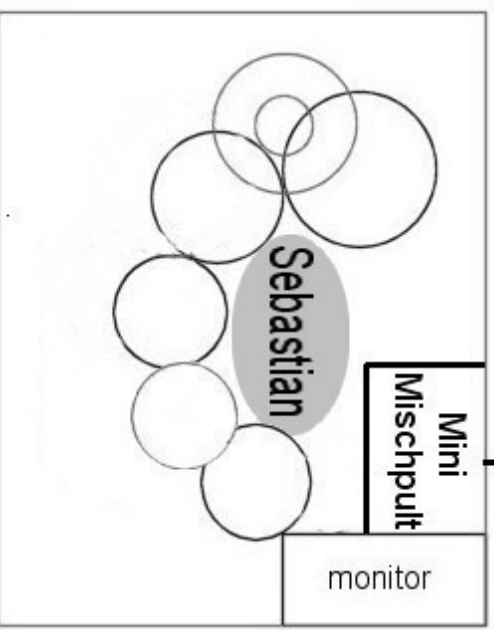

THE BLACK LIGHT DEPARTURE TECHNICAL RYDER

BASS
Hartke
400 Watt
Box +
350 Watt
Topteil

Passive DI Box Split
XLR Output

Into PA

Laney
L5T112
5 Watt
Combo
Vollröhre

Bass

Philipp

Monitor

Apple MacBook

USB Masterkeyboard

Synthesizer
Standard Klinke

Daniel

guitar

Pedalboard

Monitor

● = Mikrofhone