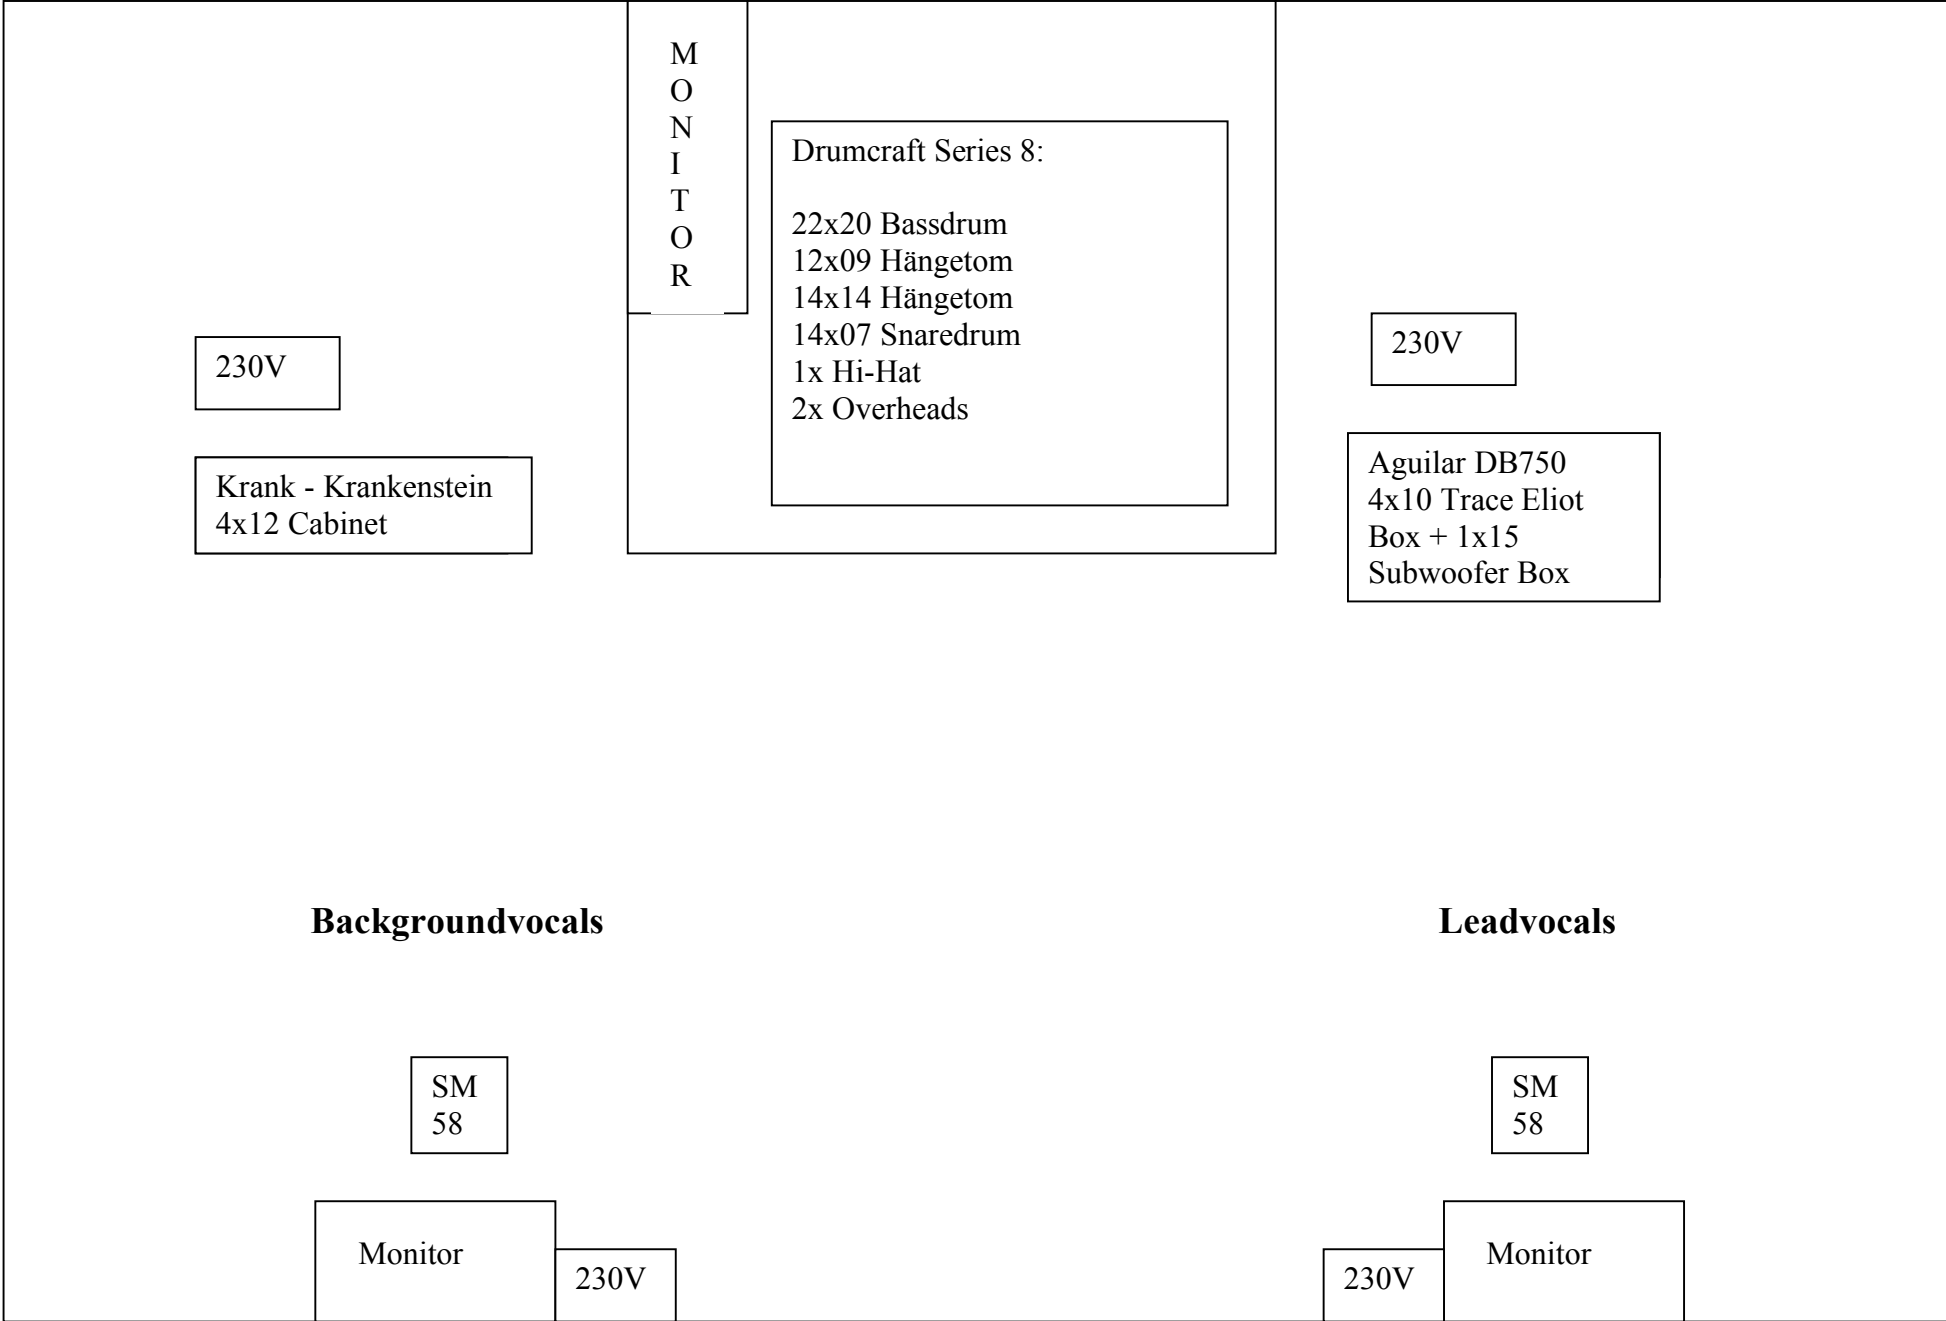

M
O
N
I
T
O
R

Drumcraft Series 8:

- 22x20 Bassdrum
- 12x09 Hängetom
- 14x14 Hängetom
- 14x07 Snaredrum
- 1x Hi-Hat
- 2x Overheads

230V

Krank - Krankenstein
4x12 Cabinet

230V

Aguilar DB750
4x10 Trace Eliot
Box + 1x15
Subwoofer Box

Backgroundvocals

Leadvocals

SM
58

SM
58

Monitor

230V

230V

Monitor