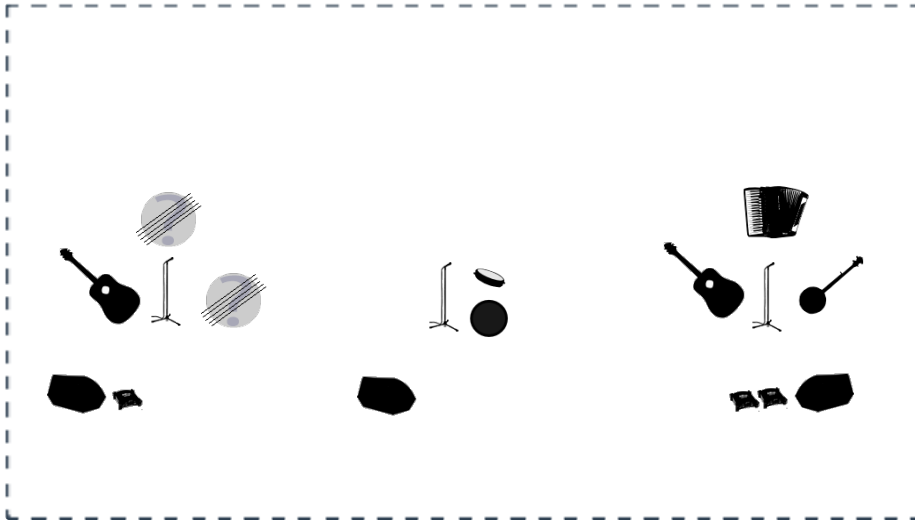

# Master Mint (Trio)

## Channels List

	Instrument	Microphone	Effects (optional)	Comments
1	Electronic Drum (one piece)	DI - Línea		Kick Pedal
2	Tambourine	Oktava MK12		
3	Accordion	Oktava MK12		
4	Banjo	DI - Línea		
5	Acoustic guitar	DI - Línea		12-String
6	Acoustic guitar	DI - Línea		6-String
7	strings custom	DI - Línea		Bouzouki
8	strings custom	DI - Línea		Mandoline
9	Vocals	Shure SM58		Vocals Lucy
10	Vocals	Shure SM58		Vocals Robin
11	Vocals	Shure SM58		Vocals Max