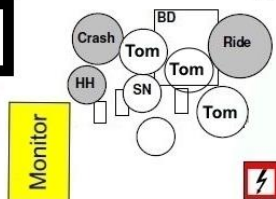

⚡ = 230 V

Stage Rider

Gitarre

Bass

DRUM

Gitarre

Besetzung:

BACKDROP // BANNER

Lead Guit.	Davin
Rythm Guit.	Manu
Drums	Benni (Drumbeldore)
Bass	Marci
Vocals	Alex (Angus Mc Spicywiener)

Kanalbelegung

Kanal	Signal	Mikro	Insert
1	Kick Drum	D 112, Beta 52 o.ä	Gate
2	Kick Drum (optional)	Shure Beta 91 (Grenzfläche)	Gate
3	Snare Top	SM 57	Comp.
4	Snare Bottom (optional)	SM 57	
5	Hi hat	E614, KM 100	
6	Tom 1	Beta 56, E904, E604	Gate
7	Tom 2	Beta 56, E904, E604	Gate
8	Tom 3	Beta 56, E904, E604	Gate
9	Overhead 1	Rode NT 5... o.ä	
10	Overhead 2	Rode NT 5... o.ä	
11	Bass	DI	Comp.
12	Lead Vocals	Senheiser E 945	Comp.
13	Guitar 1	SM 57, E906...	
14	Guitar 2	SM 57, E906...	
15	Backing Vocals 1	SM 58	Comp.
16	Backing Vocals 2	SM 58	Comp.