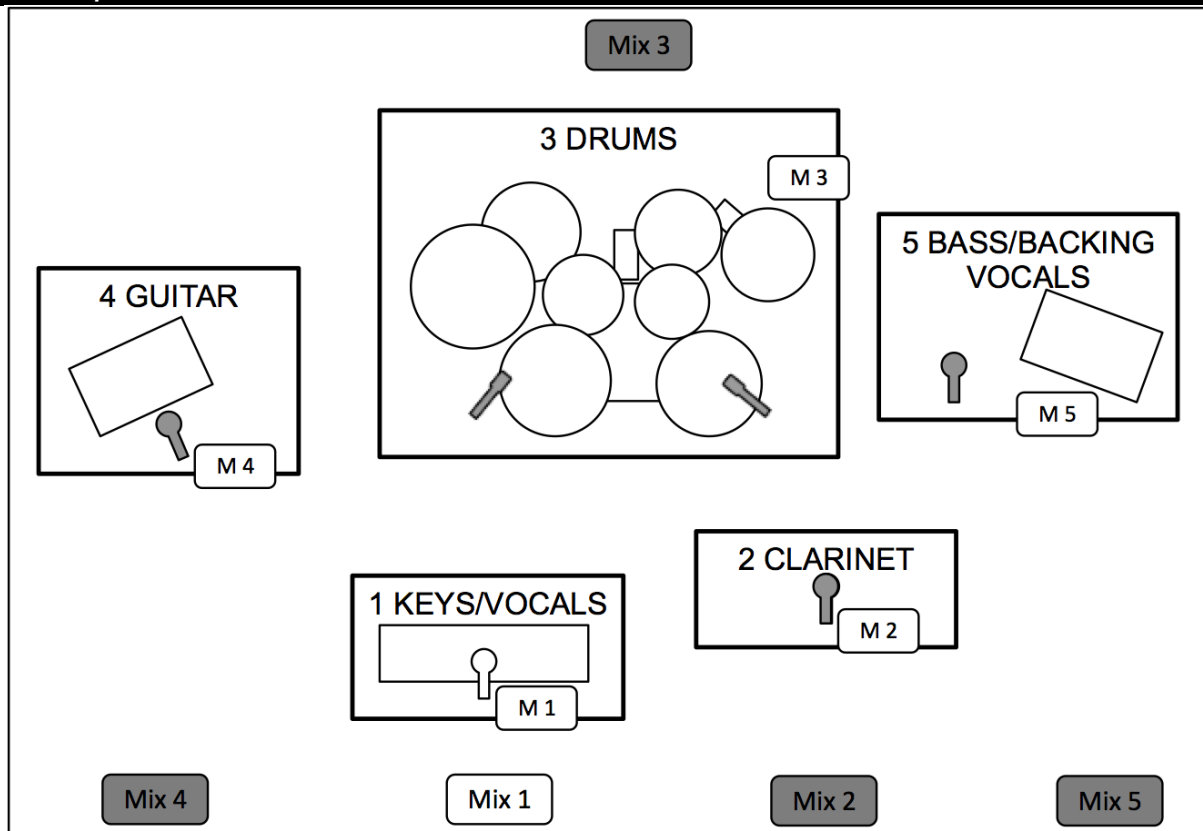

TECHNICAL RIDER RATIO

Lineup

Abbildung: Lineup RATio, grau hinterlegt: nicht im Inventar

Legende

1 KEYS/VOCALS

M1	2x Mono Klinke (KEYS) 1x XLR, +48V (VOCALS)
Mix1	XLR InEar
Strom	3x
Bemerkung	

1 CLARINET

M2	1x XLR
Mix2	-
Strom	1x
Bemerkung	

3 DRUMS

M3	1x Mikrofonie Drums
Mix3	-
Strom	1x
Bemerkung	

4 GUITAR

M4	1x XLR
Mix4	-
Strom	4x
Bemerkung	

5 BASS/BACKING VOCALS

M5	1x XLR DI OUT (BASS) 1x XLR (VOCALS)
Mix5	-
Strom	2x
Bemerkung	

KONTAKT

Johannes Seywald	
m.:	ratio@ratiomusic.com
h.:	0 157 – 372 654 19