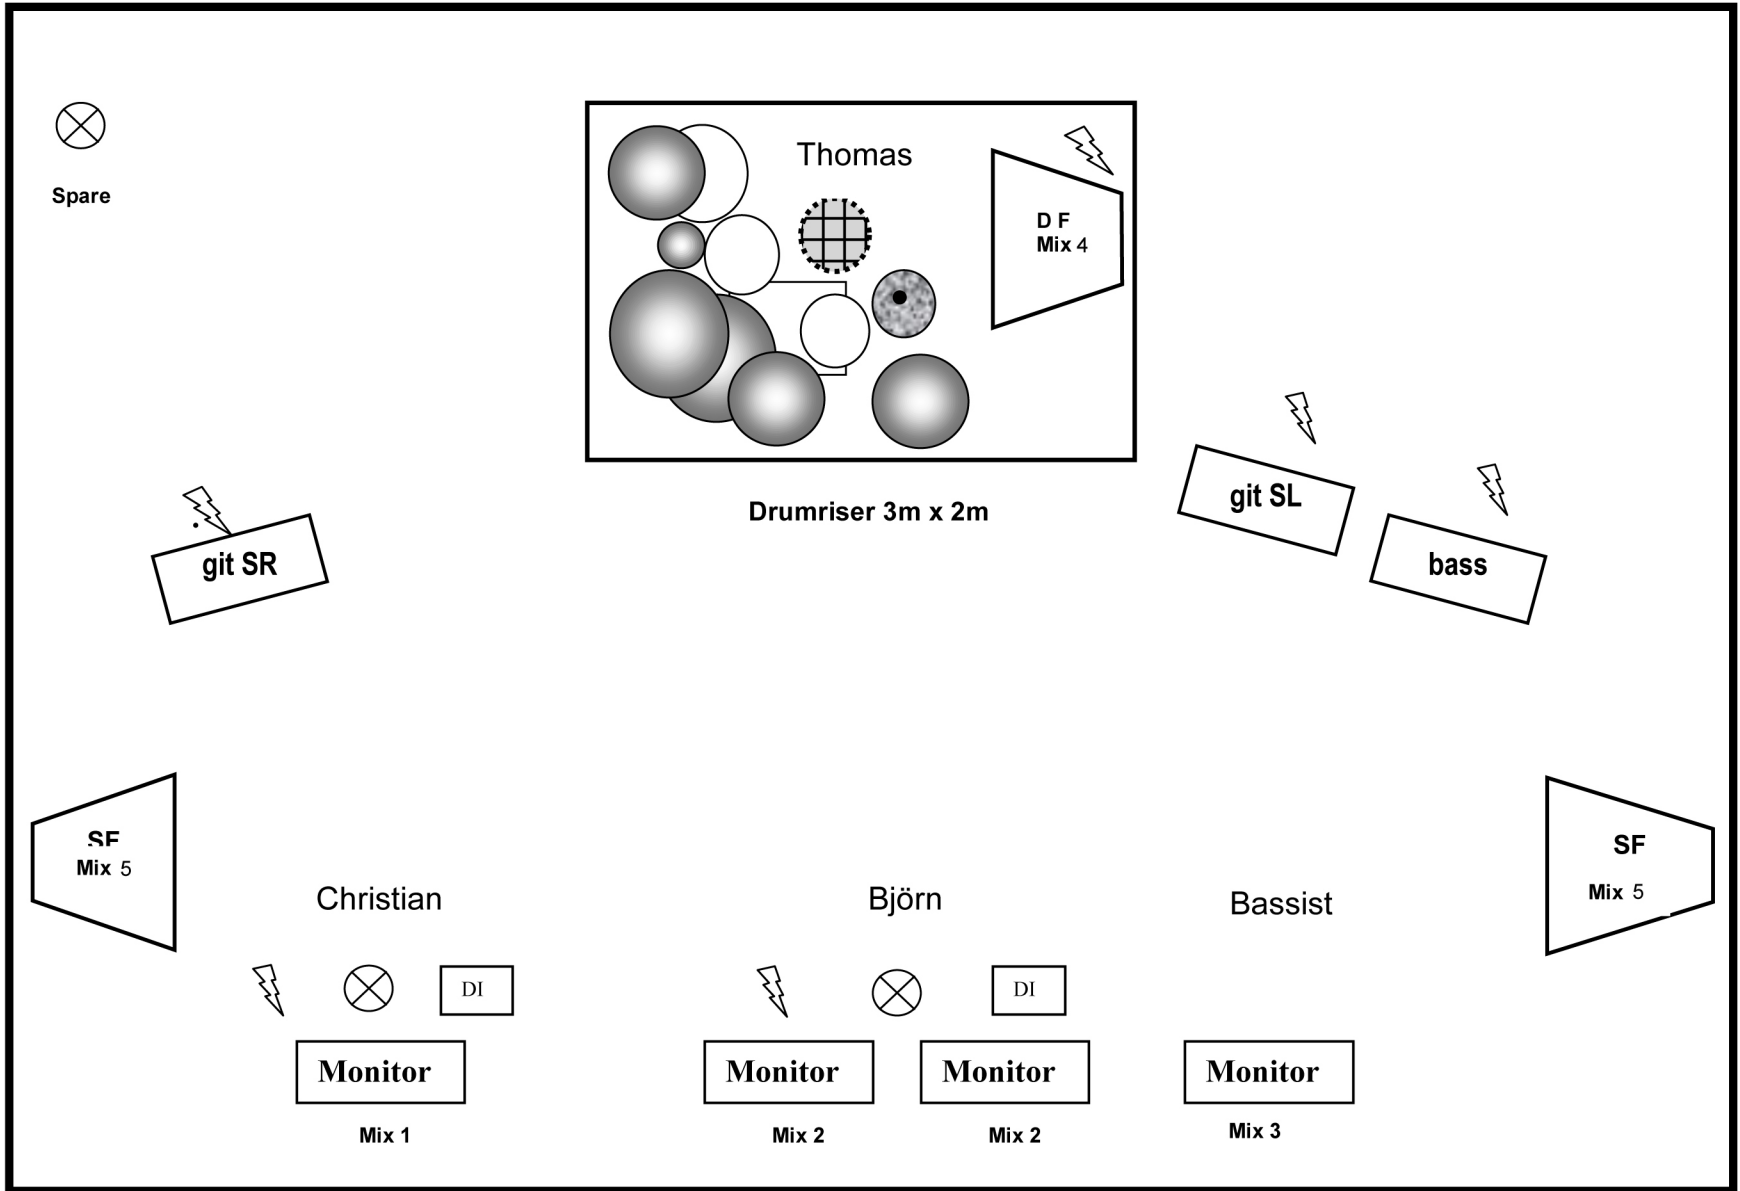

PFEIFFER

Monitor Set Up

Mix 1:
 Kick (little)
 git SR
 git SL
 acoustic git SR
 acoustic git SL
 bass
 main vocals
 vocals Christian

Mix 2:
 Kick (little)
 snare (little)
 Hi-Hat (little)
 git SR
 git SL
 acoustic git SR
 acoustic git SL
 bass
 main vocals
 vocals Chris (little)

Mix 3:
 Kick
 snare (little)
 Hi-Hat (little)
 git SR
 git SL
 bass
 main vocals

Mix 4:
 Kick
 snare (little)
 git SR
 git SL
 bass
 main vocals

Mix 5:
 (arrange on showday)

Legende:

 =Wedge

 =Voc-Mic

 =1 x 16 A Mains