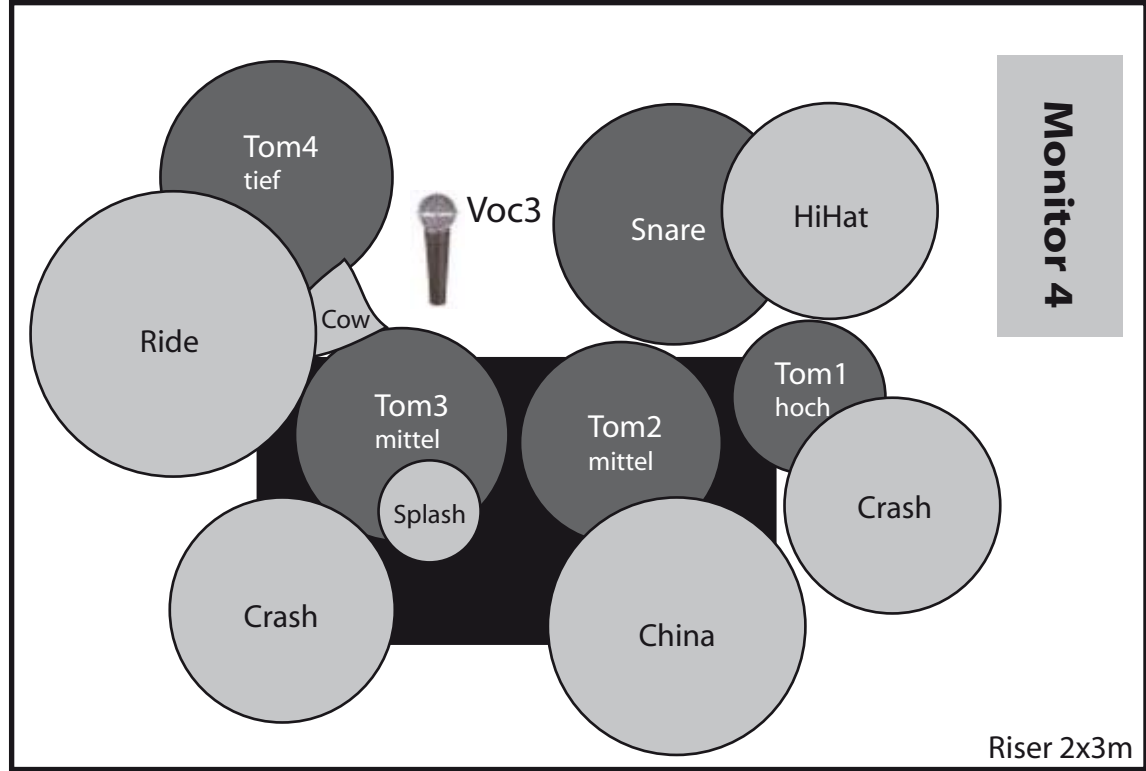

Evil Cavies

Riser 2x3m

FRONT OF STAGE (min. 4x6m)