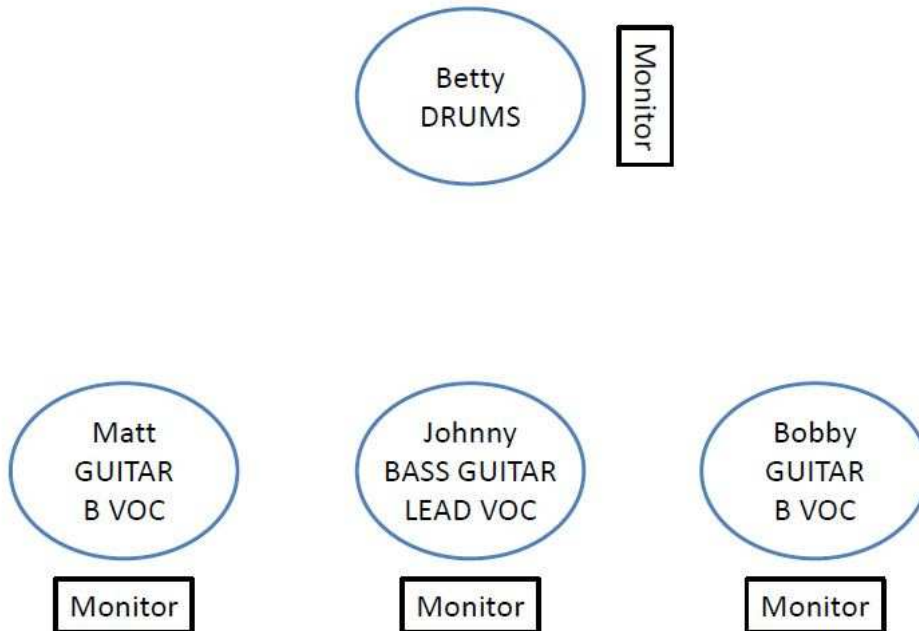

Johnny Rocky and the Weekend Warriors

STAGE PLAN

TECH RIDER

Line-up

- Johnny (bass guitar, lead vocals)
- Matt (guitar, backing vocals)
- Bobby (guitar, backing vocals)
- Betty (drums)

Guitar & bass equipment

Bass (Johnny)	Guitar 1 (Bobby)	Guitar 2 (Matt)
Amp: Ampeg (300 W) Cabinet 1: Ampeg (4x10) Cabinet 2: Ampeg (1x15)	Amp: Engl Cabinet: Mesa (4x12)	Amp: Engl Cabinet: 2x12

Drums (Betty)

- 1x bass
- 1x snare
- 2x toms
- 1x floor tom
- 1x hi-hat
- 2x crash