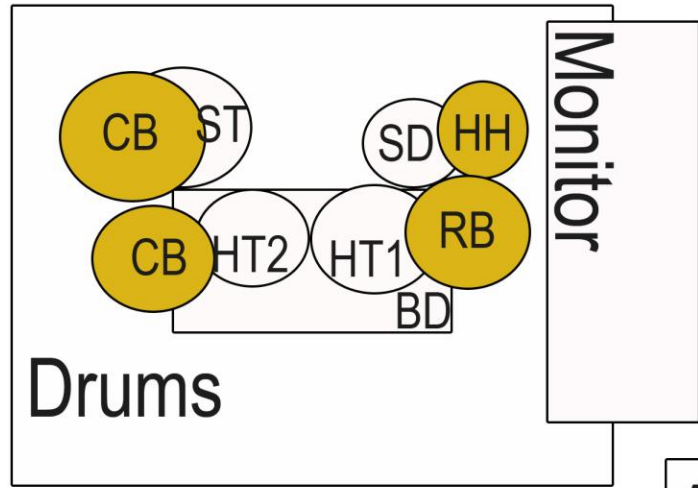

YOUR INNER BURDEN

⚡ 2 x 230 V

Engl +
4 x 12

Ins. Mic

Back Vox

Monitor

⚡ 2 x 230 V

Ampeg +
4 x 10

XLR out

⚡ 2 x 230 V

Fender +
4 x 12

Ins. Mic

Lead Vox

Monitor

Back Vox

Monitor