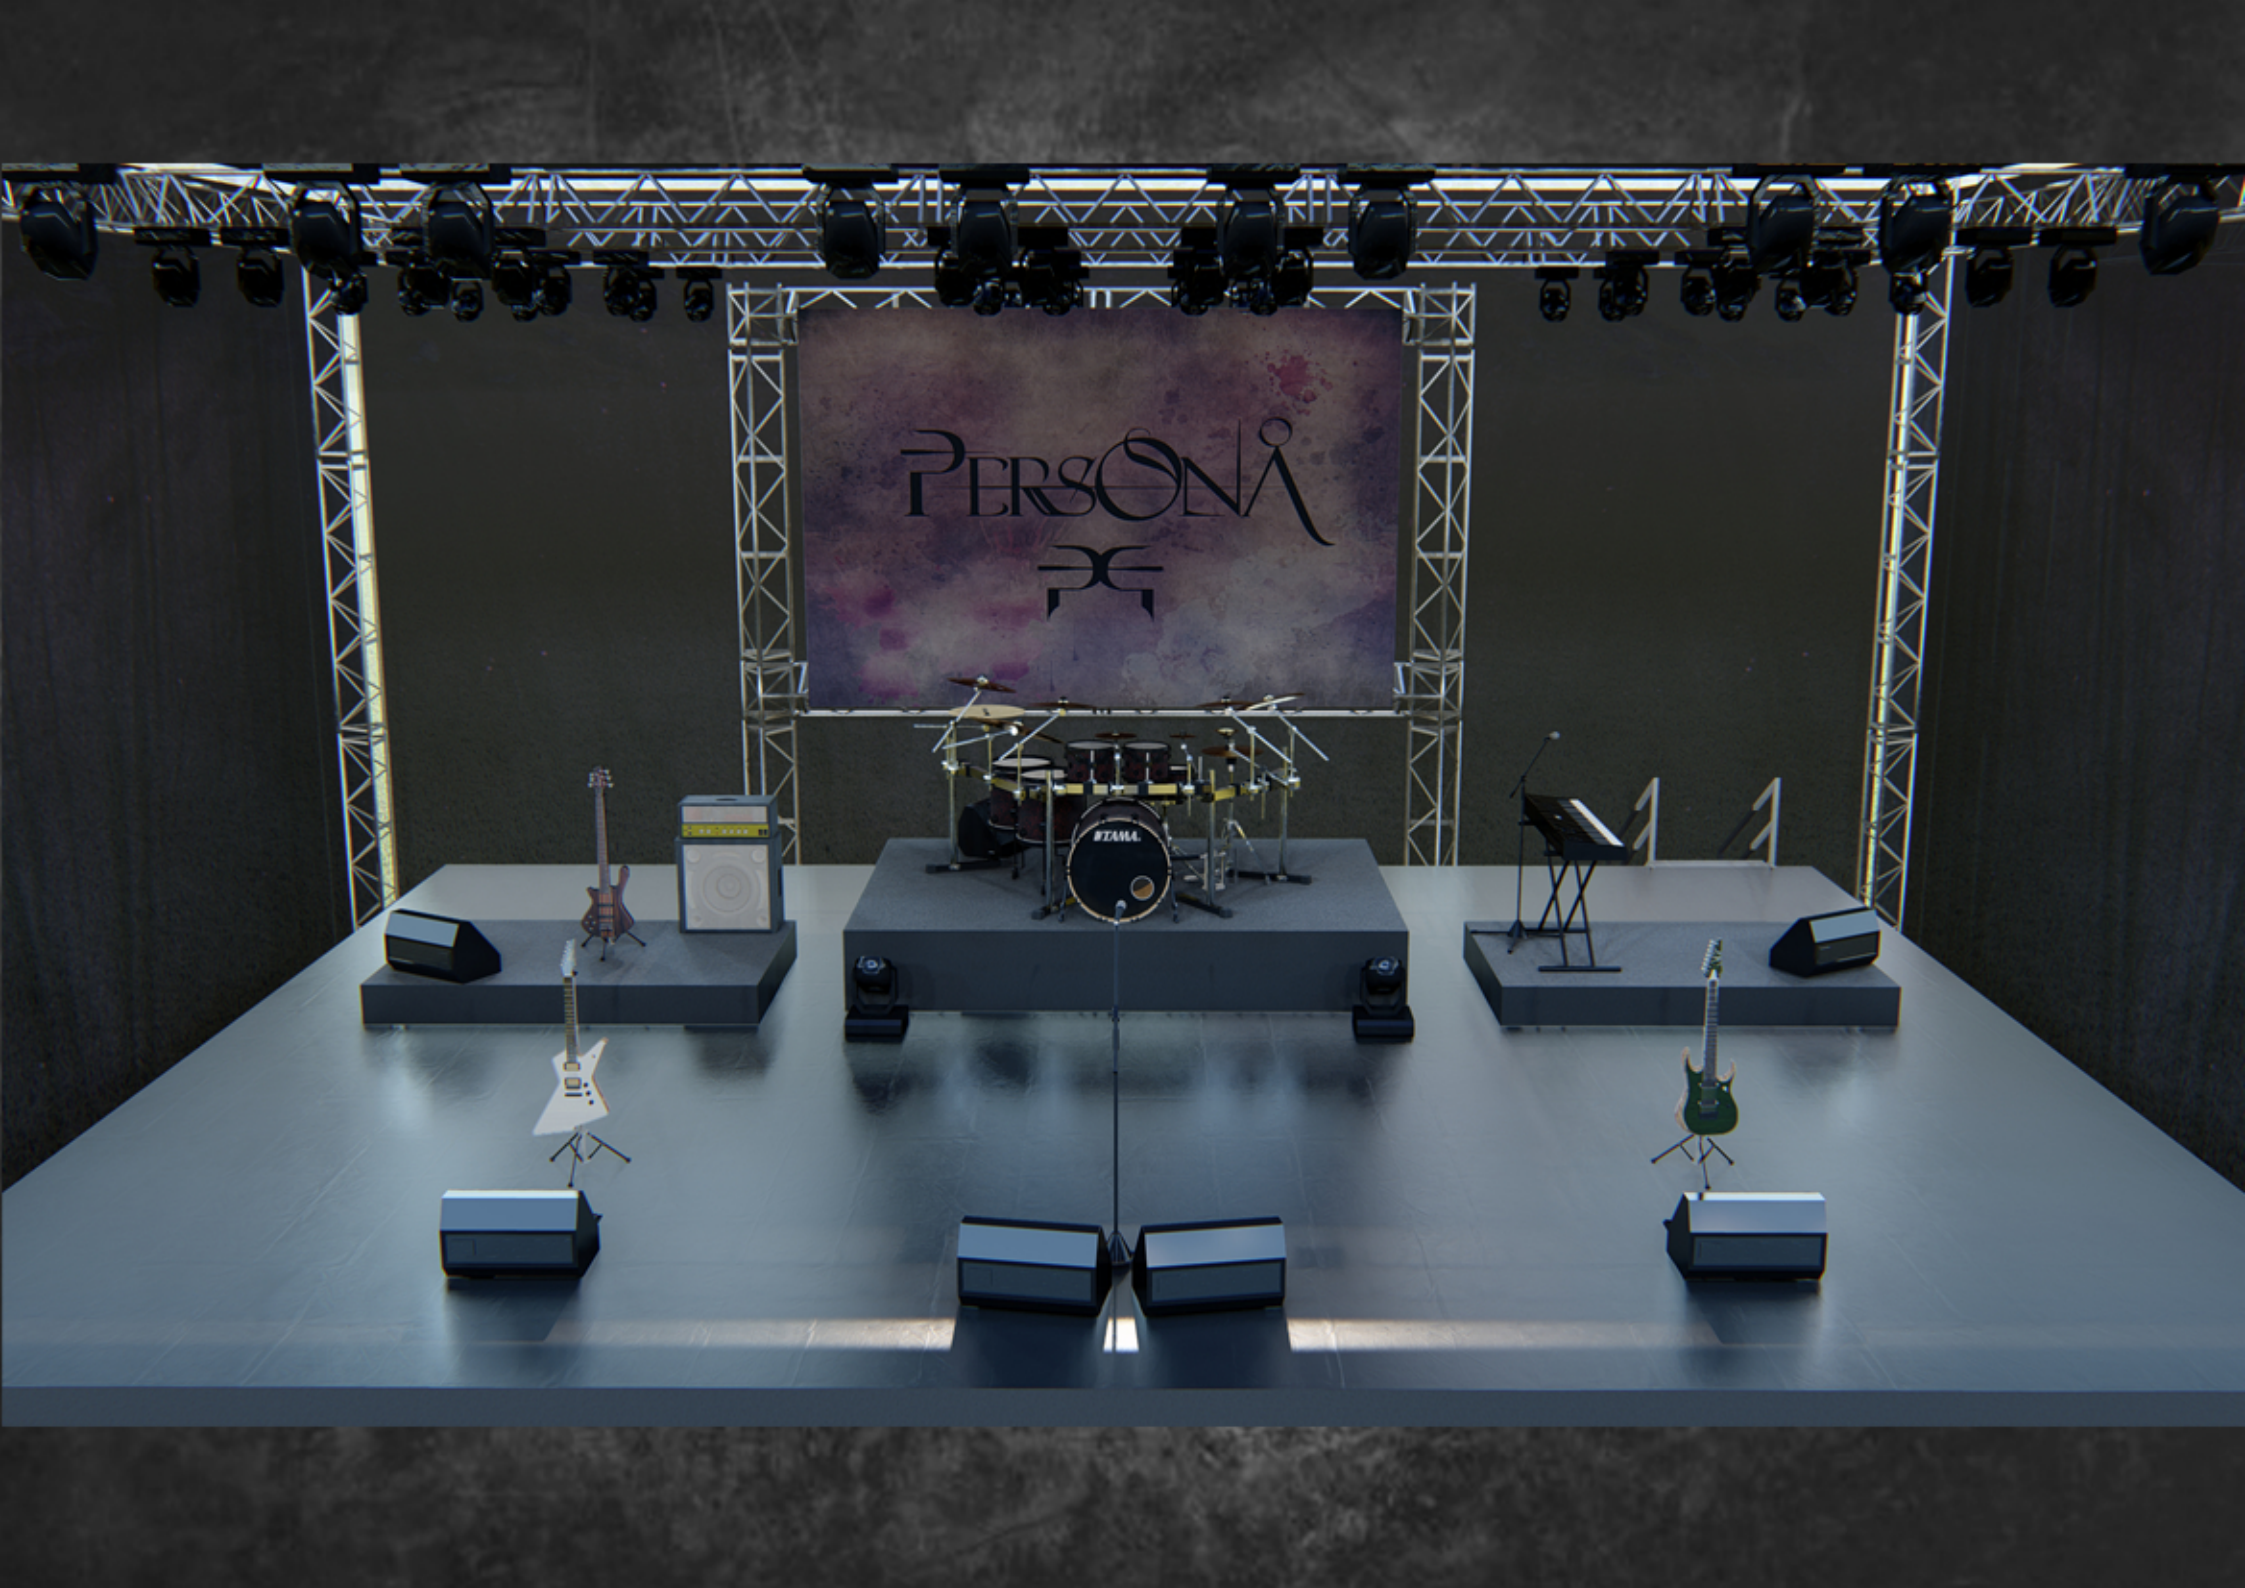

BACK-LINE

	DESIGNATION	DIMENSION	HARDWARE
DRUMS	BASS DRUM	22"	3 x CYMBAL STAND 1 x HIT-HAT STAND
	SNARE DRUM	14"	
	HIGH TOM	10"	1 x CHAIR INTELLISTAGE + DRUM CARPET
	MID TOM	12"	
	FLOOR TOM	16"	
BASS	-	-	INTELLISTAGE
KEYS	-	-	1 x KEYBOARD STAND X 1 x MIC STAND INTELLISTAGE
VOX	-	-	1 x MIC STAND

PERSONA
✘

BASS

KEYBOARD

DRUMS

GUITAR 1

GUITAR 2

PERSONA
Æ