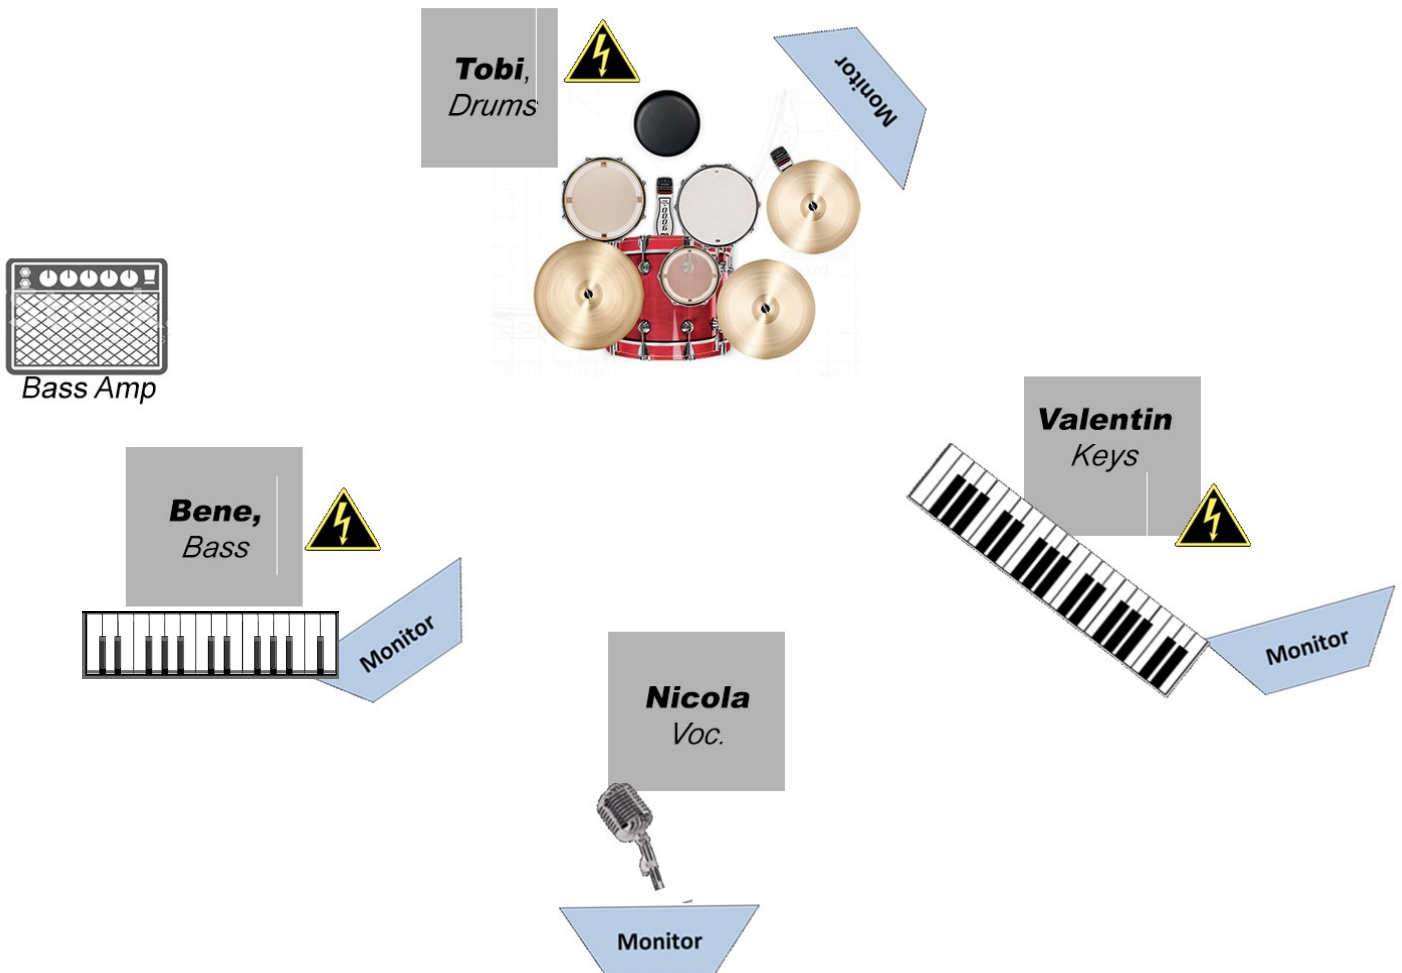

Tech-Rider: Balou

Mikrofonierung:

Drums: 2 Toms, BD, Snare, HiHat, 2 Overheads

Roland SPD-SX: Klinke

Bass: DI-Out, **Virus Synth Bass:** Stereo Klinke

Keyboard: Nord Stage 2 EX compact - Stereo Klinke

Gesang: 1 Lead-Vocals, 2 Backing-Vocals (Bass, Keys)
– dynamische Mikrofone