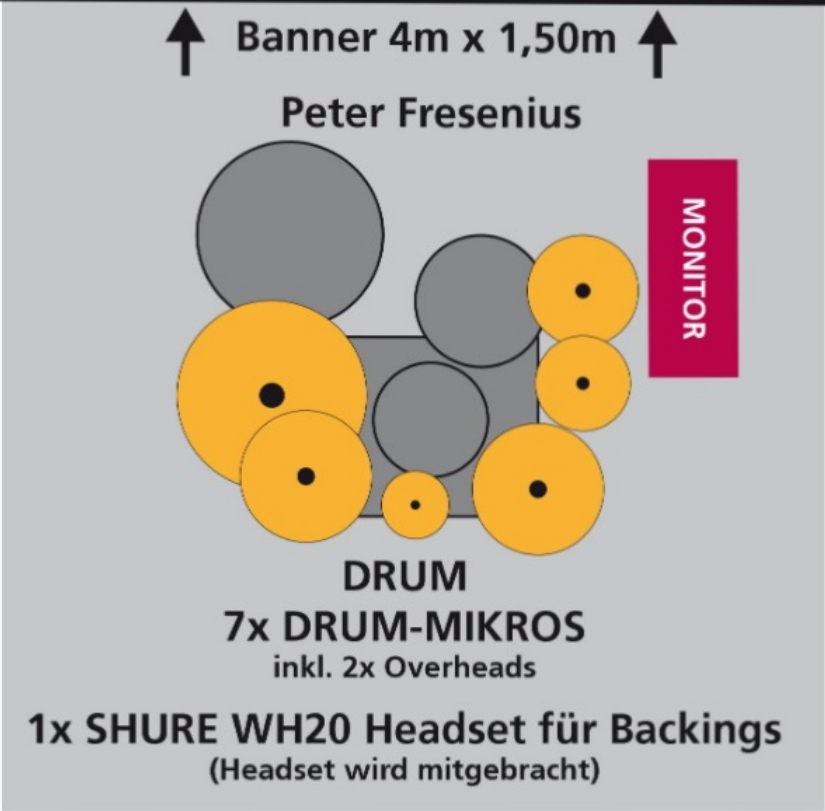

GUITAR
JMP 50 + MR 4x12"
1960 A
SM 57 Mic

Fred Hauschild
1x SM58 Backings
MONITOR

BASS
JMP 100SB + MR 4x12"
1935 A Sans Amp
or Bass DI

Gejor DM
MONITOR

SPYFLY
AND THE
DEAF DUDES
BÜHNENPLAN

Manfred Lang

●
GESANG
1x SM58 Leadstimme

MONITOR