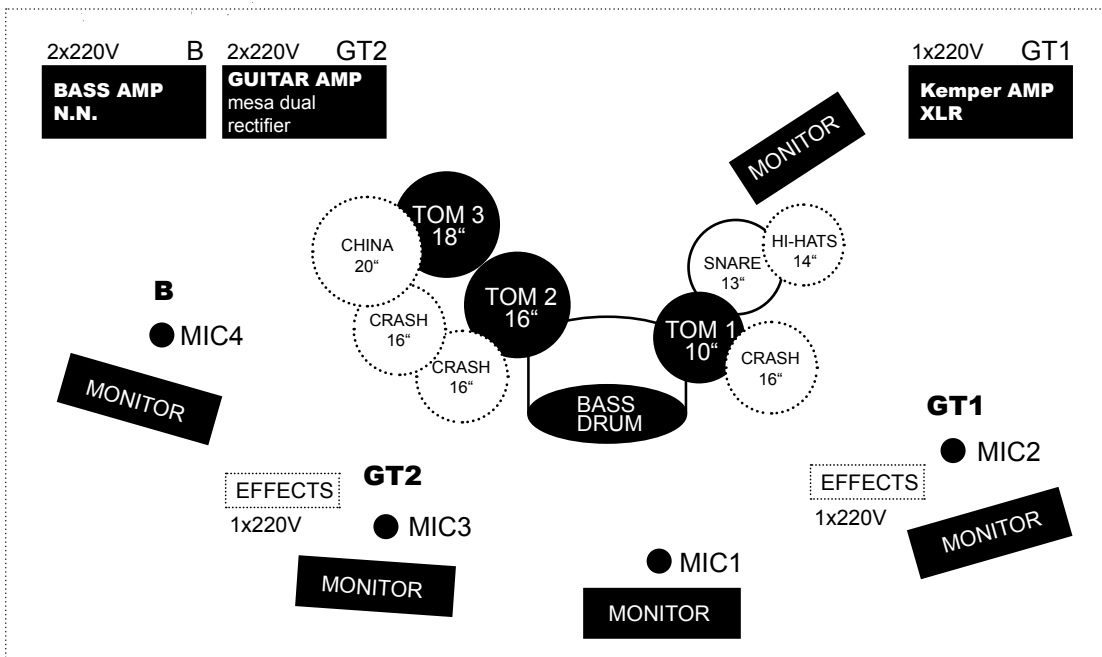

mic info

mic 1: leadvocals - only clean
 mic2: backing vocals clean
 mic 3&4: backing vocals clean and scream

monitoring info

david/drums:	high: vocals	mid: guitars, bass	
don/guitar 1:	high: bassdrum/snare, vocals	mid: guitar 2, backvocals	low: bass
toto/guitar 2:	high: bassdrum/snare, vocals	mid: guitar 1, backvocals	low: bass
bassman/bass:	high: bassdrum/snare, vocals	mid: guitar 1&2, backvocals	low: bass
manu/vocals:	high: bassdrum/snare guitar 1&2	mid: vocals,backvocals	low: bass

tech info

drums:

kick: shure sm91, akg d112 o vgl
 snare: shure sm57, sennheiser e904 od vgl
 hi hats: shure sm57, akg c451 od vgl
 tom 1: sennheiser e904, md412 od vgl
 tom 2: sennheiser e904, md412 od vgl
 tom 3: sennheiser e904, md412 od vgl
 overhead l: akg c391, neumann km184 od vgl
 overhead r: akg c391, neumann km184 od vgl

guitar 1: shure sm58, kemper xlr, 2x 220v

guitar 2: e906, shure sm58, 3x 220v

bass: di box, shure sm58, 2x 220v

vocals: shure sm58/beta58, sennheiser E945