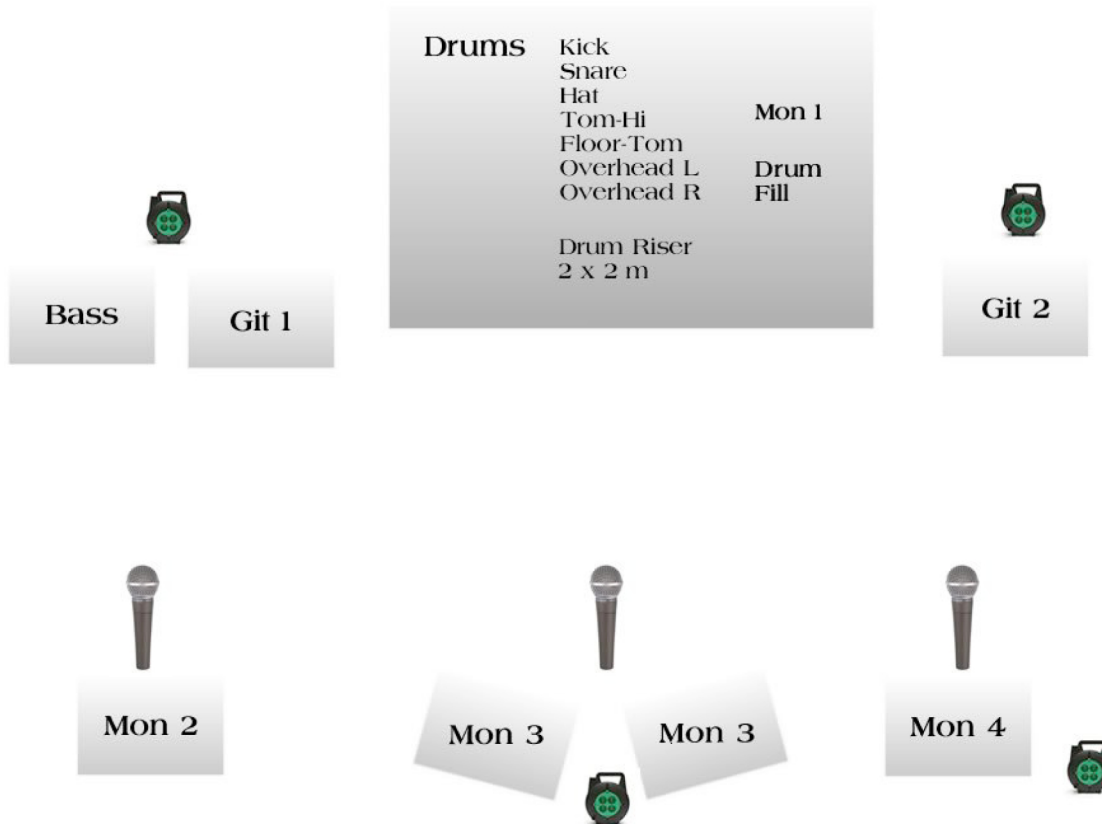

Holly World Surrender

TECHNICAL RIDER

KIM - BASS, OLE - GIT1, ANDI DRUMS, ROB GIT2

CONTACT:
OLE BAUMERT
MENDELSSOHNSTR. 80
22761 HAMBURG
HOLLYWOULDSURRENDER@GMX.DE
017662028238