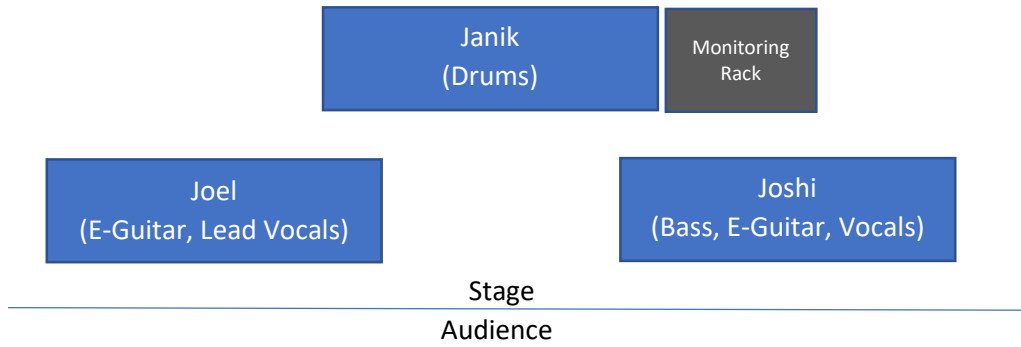

III. Stageplot:

IV. Ansprechpartner:

- Joshua Beck: Mail: ifititches.band@gmx.de
Phone: 015140313190