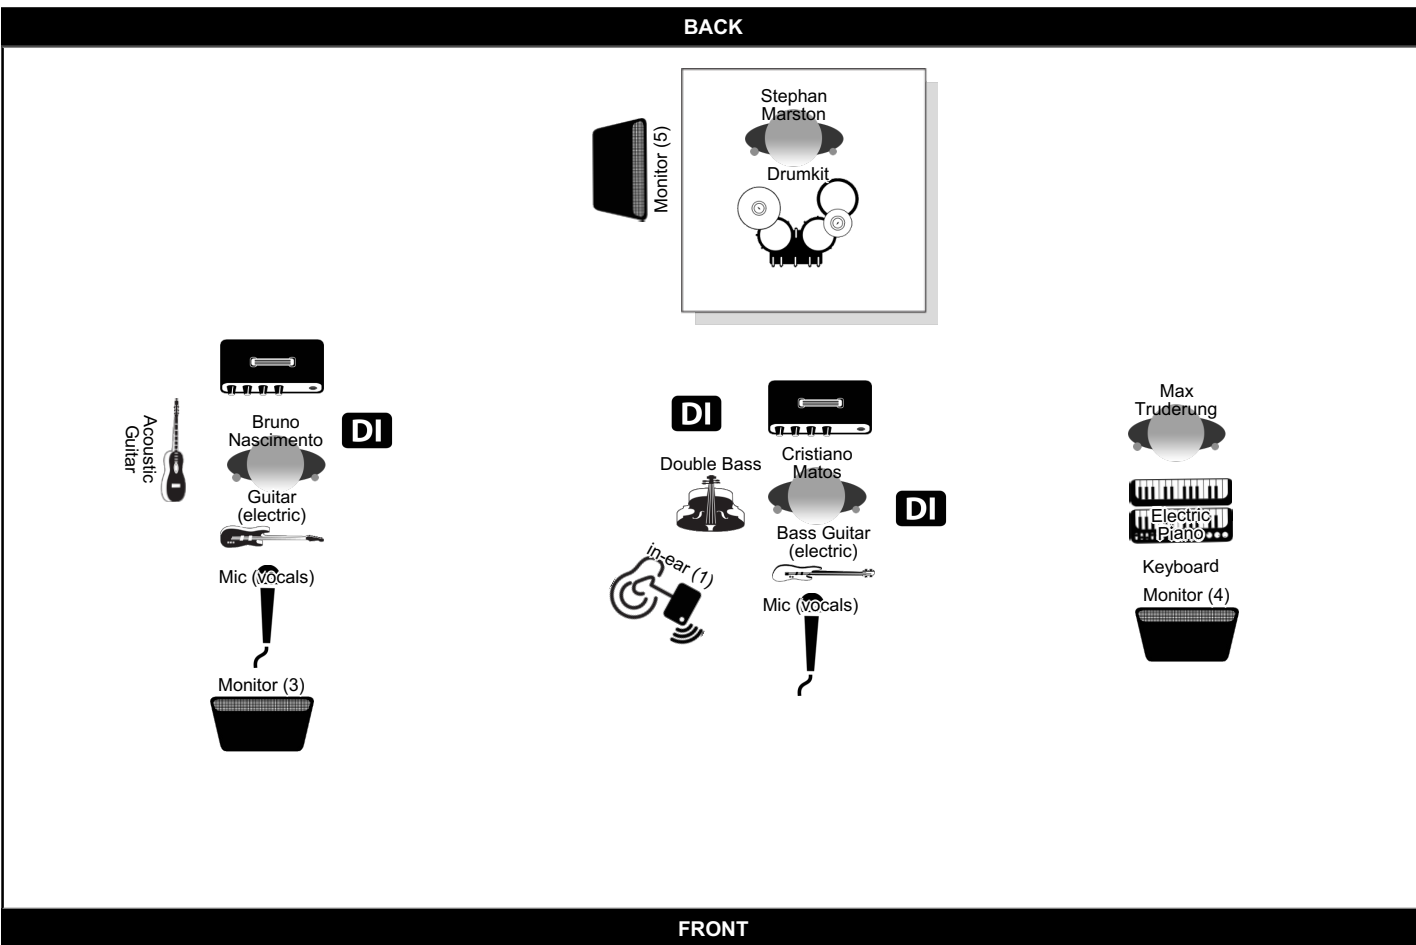

<http://www.cristianomatos.com>

Contact: (01703546448 / cristianomatos.bass@gmail.com)

Extra Info

Monitor Groups

Group	Soundmix
Group 1	Lead Vocal, Bass, Keyboard, Gitarre, Schlagzeug Overheads, Bläser.
Group 2	Lead Vocal, Gitarre, Keyboard, Bass und Bläser
Group 3	Lead Vocal, Keyboard, Gitarre, Bass und Bläser
Group 4	Bassdrum, Schlagzeug Overheads, Bass, Lead Vocal, Keyboard, Gitarre