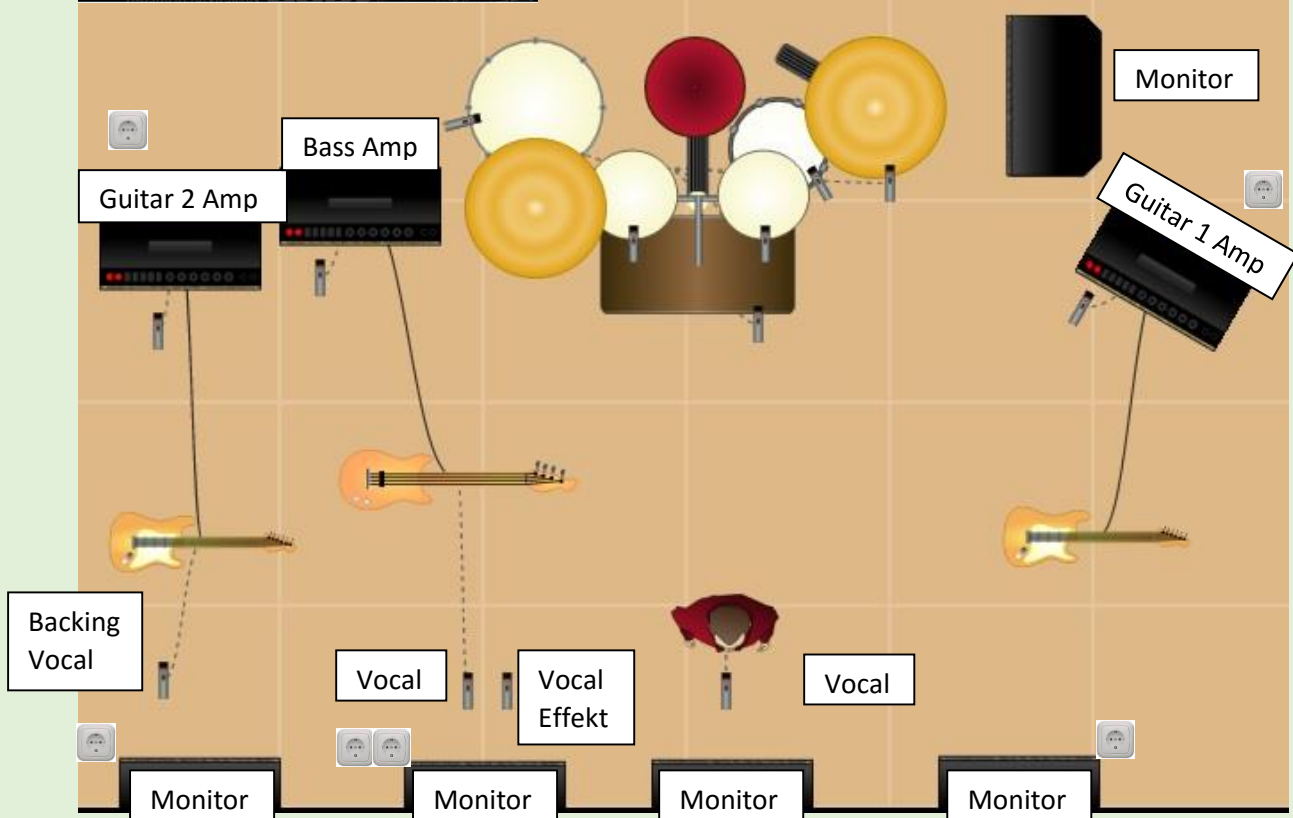

Stagerider

- Guitar 1: Top: Engl Extreme Aggression;
Box: Harley Benton G212 Vintage (2x12)
- Guitar 2: Top: Peavey 6505+
Box: Harley Benton G212 Vintage (2x12)
- Bass: Combo:TC Electronic BG250 -115 MKII
- Vocals: SM 58
- Vocal Effekt: TC Helicon