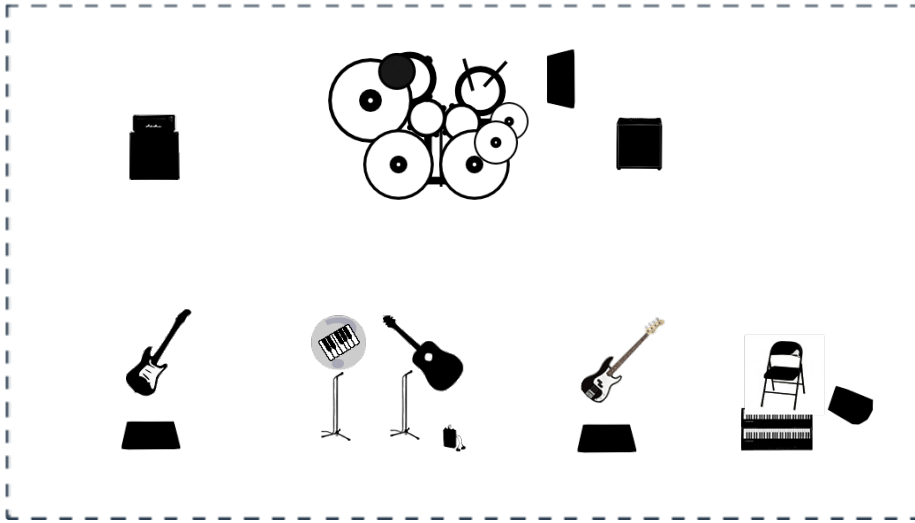

Van Mango

Channels List

	Instrument	Microphone	Effects (optional)	Comments
1	Keys	DI - Línea		
2	Keys	DI - Línea		
3	Keys	DI - Línea		
4	Bass Drum	Shure Beta52		
5	Snare Drum	Shure SM57		
6	Hi-hat	Shure SM57		
7	Tom	Sennheiser E604		
8	Tom	Sennheiser E604		
9	Floor tom	Shure SM57		
10	Ride	AKG C414		
11	Crash	AKG C414		
12	Splash	AKG C414		
13	Crash	AKG C414		
14	Electric guitar	Shure SM57		
15	Bass	DI - Línea		
16	Acoustic guitar	DI - Línea		
17	Vocals	Shure SM58		
18	piano_custom	DI - Línea		
19	piano_custom	DI - Línea		
20	Vocals	Shure SM58		