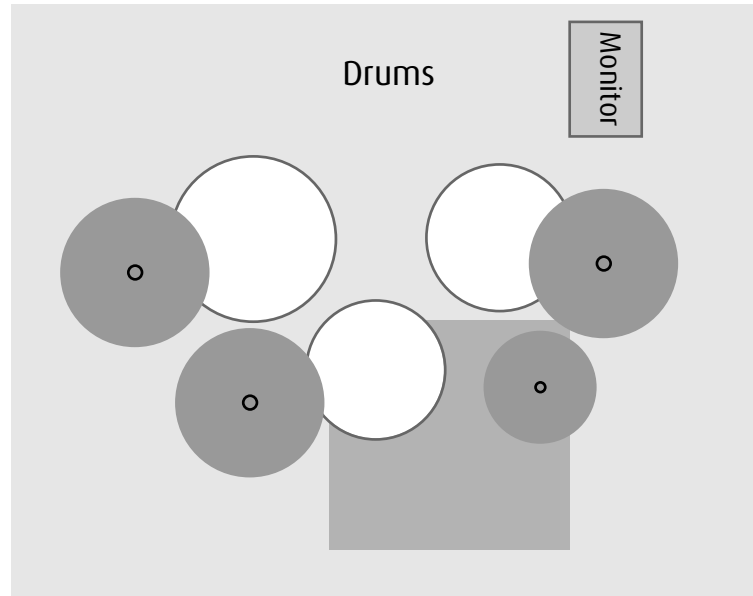

Guitar

Vox AC 30

Bass

Marshall Top
Box 1 2 x 10
Box 2 1 x 15

Drums

Monitor

1 x Bassdrum
1 x Snare
1 x HiHat
2 x Tom
2 x Overhead

Guitar

Marshall Top
Box 2 x 12

Backing Vocals

Monitor

Lead Vocals

Monitor

Backing Vocals

Monitor