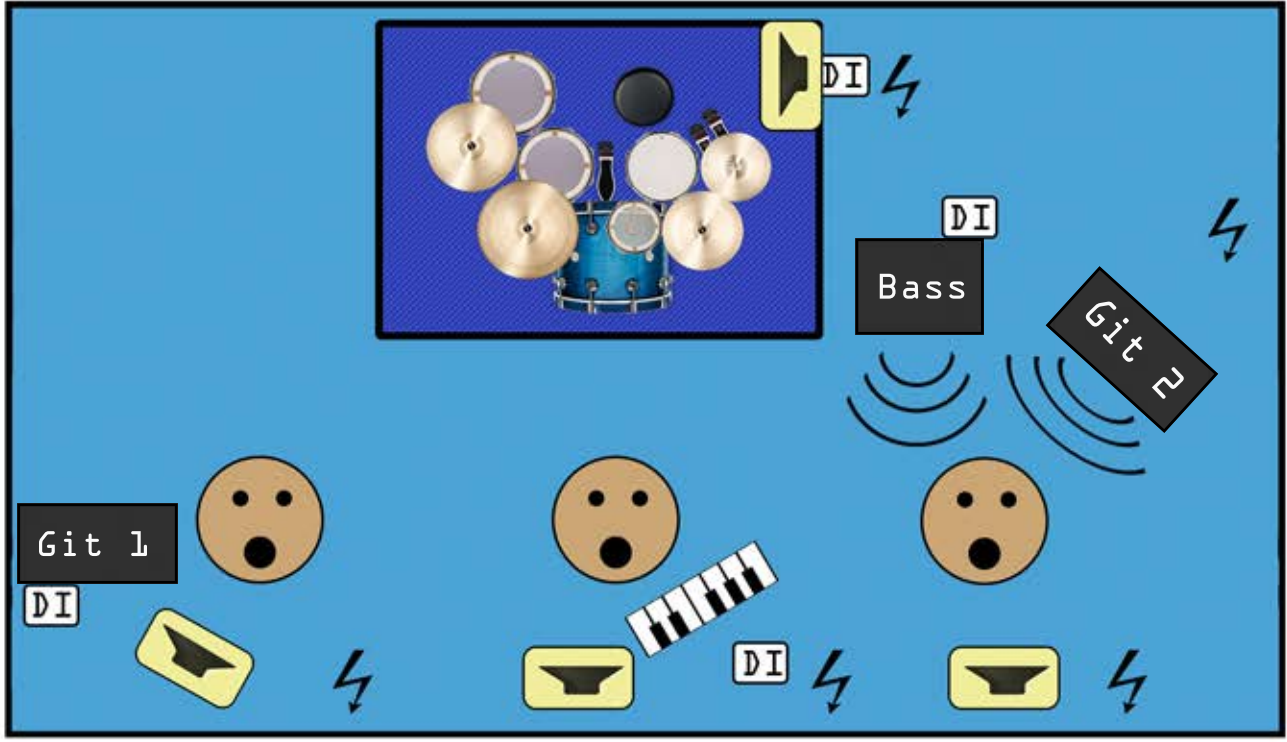

# DREAM CASINO

TECHNICAL RIDER

 240V-Power  
 Vocals  
 Monitor

We wish to be contacted if something on this tech-rider causes any problems. We are friendly and will work things out!

Please provide beds for: 4 musicians + 1 roadie and even the possibility to shower, if the venue is too far away from our hometown.

Instrument	Mic.
Kick	D112, Beta 91
Snare Top	SM 57
Snare Bottom*	SM 57
Hi-Hat	SM 57
Rack Tom 1	Beta 98
Floor Tom 1	Beta 98
Floor Tom 2	Beta 98
Overhead L	KM 184/SM 81
Overhead R	KM 184/SM 81
Bass	DI out
Git 1	DI out
Git 1 Stereo*	DI out
Git 2	SM 57 / MD 421
MicroKORG	Di
Sampler (Stereo)	2x DI
Vocals R	any vocal mic
Vocals Center	good vocal mic
Vocals L	any vocal mic