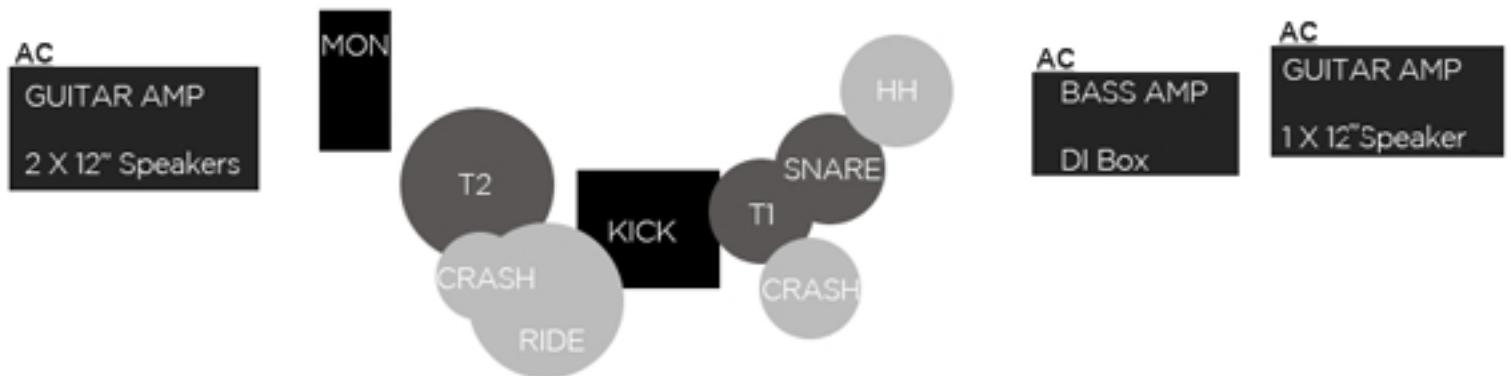

Technical Rider: A Tired Day's Night

MEMBERS: MANUEL (VOX / BASS)

MATTI (GIT / VOX)

MAX (DRUMS)

HENDRIK (GIT / BACKING VOX)

STAGEPLAN:

POWER SUPPLY (FOR EFFECTS)

POWER SUPPLY (FOR EFFECTS)

DRUMS:
1.KICK
2.SNARE
3.TOM
4.FLOORTOM
5.(HI HAT)
6/7.(CYMBALS)
MONITOR (right)

GIT/VOCALS2:
AMP 1 SPEAKER MIKED
POWER SUPPLY
(FOR PEDALS)
MONITOR

VOCALS1/BASS:
DI BOX
MONITOR

GIT/BACKING VOX:
AMP 1 SPEAKER MIKED
POWER SUPPLY
(FOR PEDALS)
MONITOR